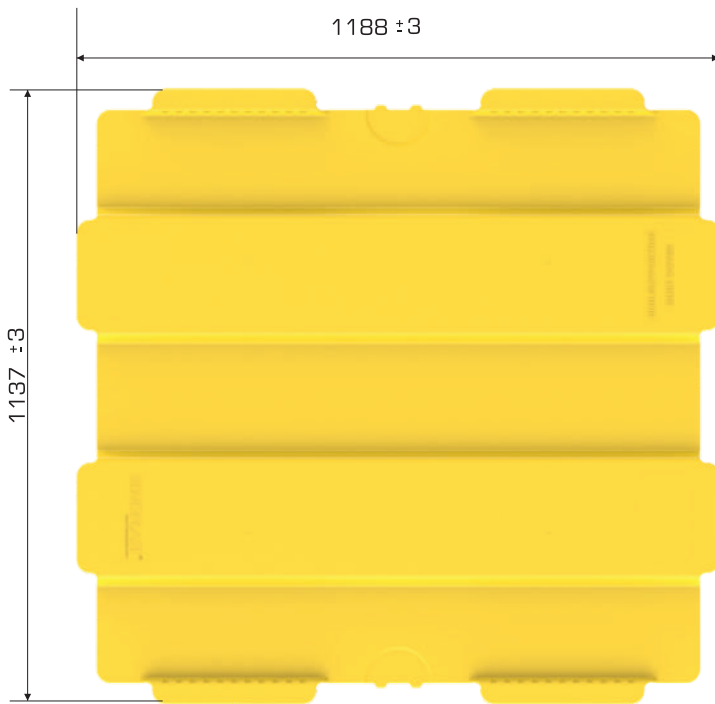

100% Recyclable

Food Grade

Product Details

External Dimensions	Weight	2 nd Height
1.137x1.188x30,5(h) mm	3.800 gr PPC (±3)	15 mm

Loading Information

Loading Type	Package Details	Loading Quantities
40'HC	160 pcs	3.520 pcs
Truck	170 pcs	4.420 pcs