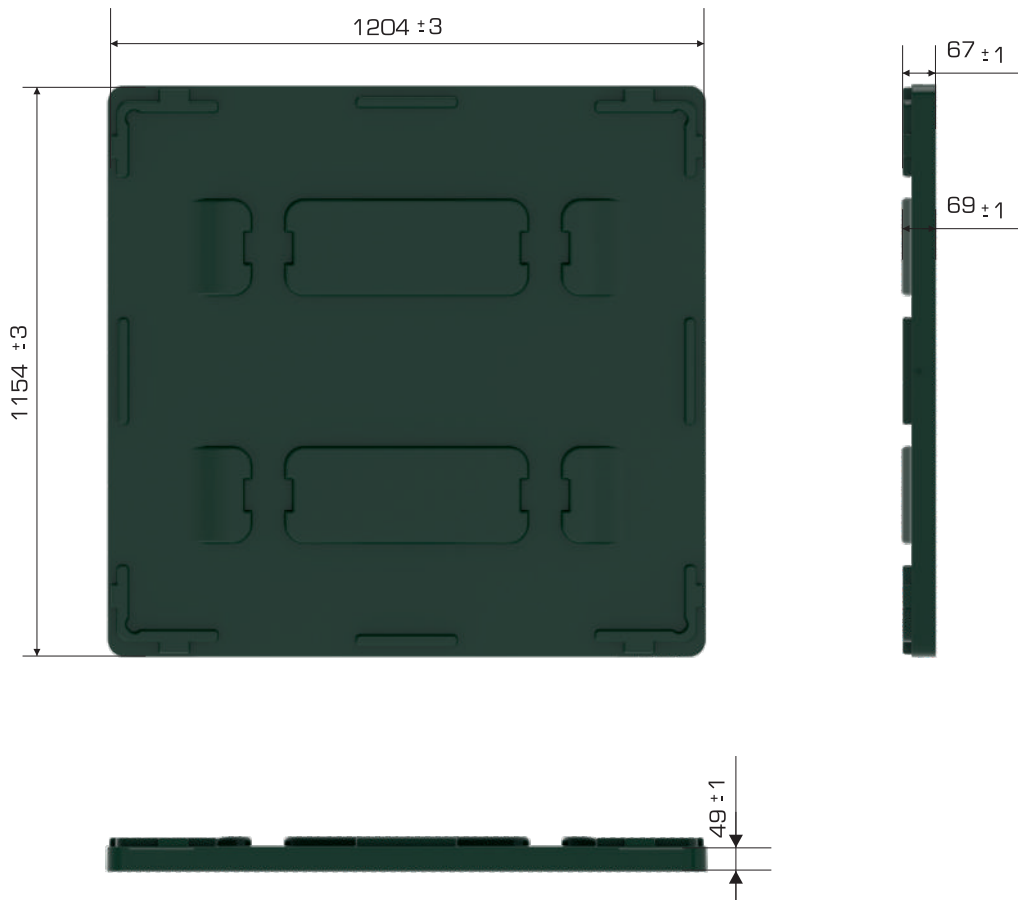

100% Recyclable

Food Grade

Product Details

External Dimensions	Weight	2 nd Height
1.204x1.154x69) mm	6.950 gr PPC (±0.3)	49 mm

Loading Information

Loading Type	Package Details	Loading Quantities
40'HC	48 pcs	1.008 pcs
Truck	50 pcs	1.300 pcs