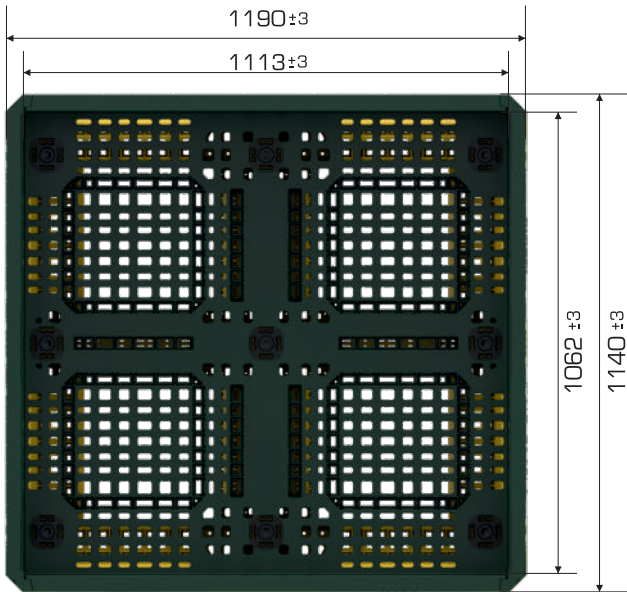

Branding Solutions

Digital Printing	Laser Printing	Screen Printing	Hot Stamping	Cliche	Labeling	RFID
✓	✓	✓	✓	✓	✓	✓