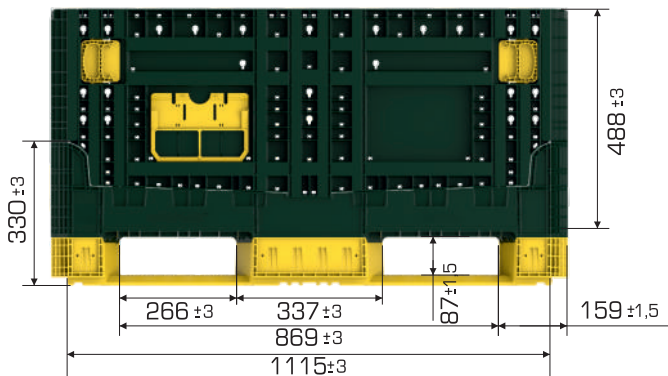

Branding Solutions

Digital Printing	Laser Printing	Screen Printing	Hot Stamping	Cliche	Labeling	RFID
✓	✓	✓	✓	✓	✓	✓