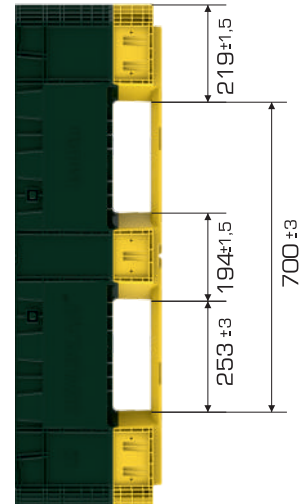

Branding Solutions

Digital Printing	Laser Printing	Screen Printing	Hot Stamping	Cliche	Labeling	RFID
✓	✓	✓	✓	✓	✓	✓