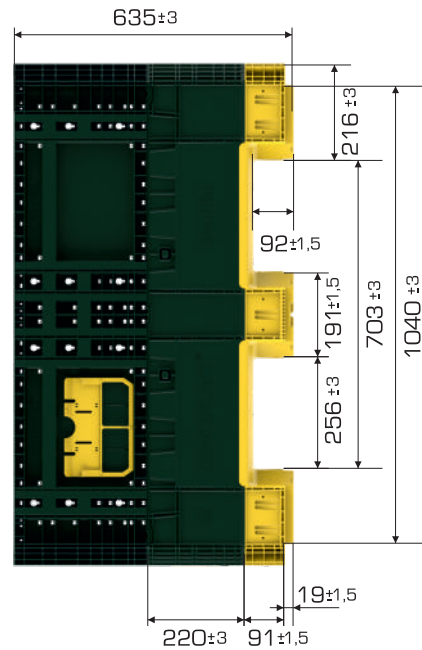

EURO RUNNER

Branding Solutions

Digital Printing	Laser Printing	Screen Printing	Hot Stamping	Cliche	Labeling	RFID
✓	✓	✓	✓	✓	✓	✓