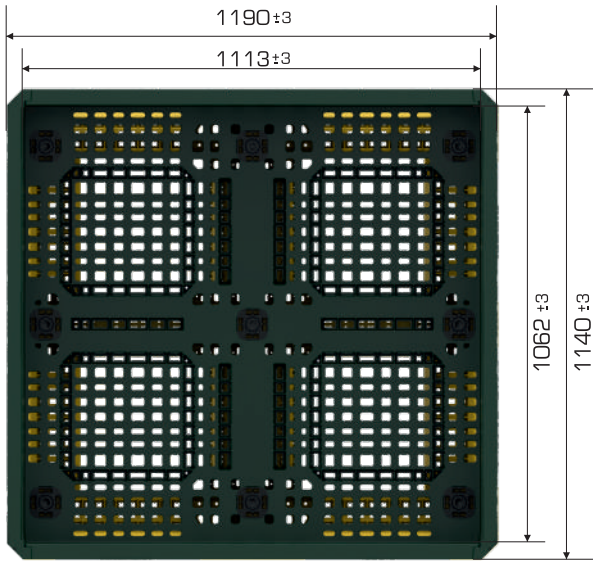

Branding Solutions

Digital Printing	Laser Printing	Screen Printing	Hot Stamping	Cliche	Labeling	RFID
✓	✓	✓	✓	✓	✓	✓