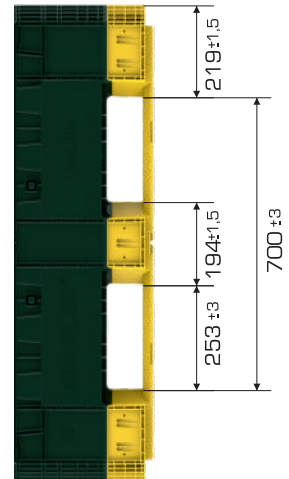

Branding Solutions

Digital Printing	Laser Printing	Screen Printing	Hot Stamping	Cliche	Labeling	RFID
✓	✓	✓	✓	✓	✓	✓