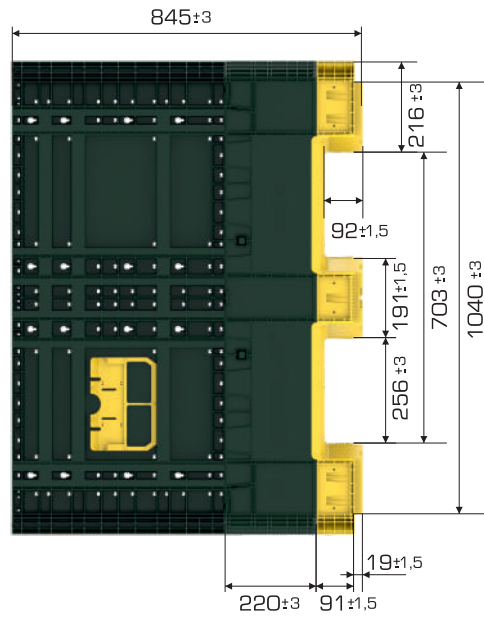

EURO RUNNER

Branding Solutions

Digital Printing	Laser Printing	Screen Printing	Hot Stamping	Cliche	Labeling	RFID
✓	✓	✓	✓	✓	✓	✓