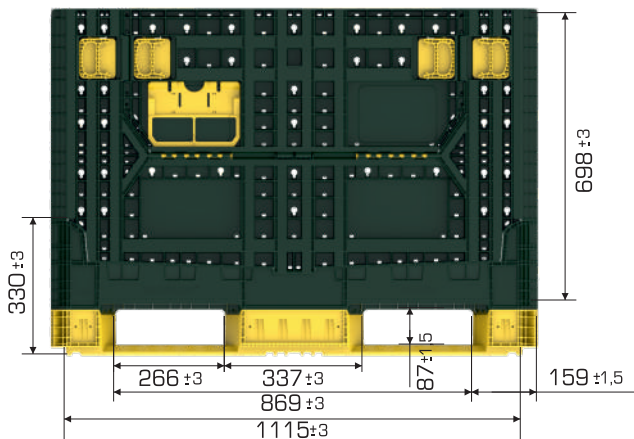

Branding Solutions

Digital Printing	Laser Printing	Screen Printing	Hot Stamping	Cliche	Labeling	RFID
✓	✓	✓	✓	✓	✓	✓