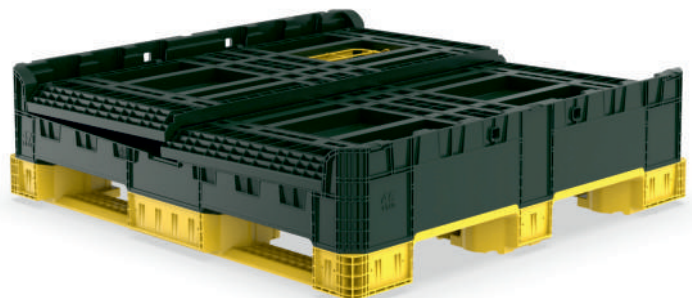

Branding Solutions

Digital Printing	Laser Printing	Screen Printing	Hot Stamping	Cliche	Labeling	RFID
✓	✓	✓	✓	✓	✓	✓