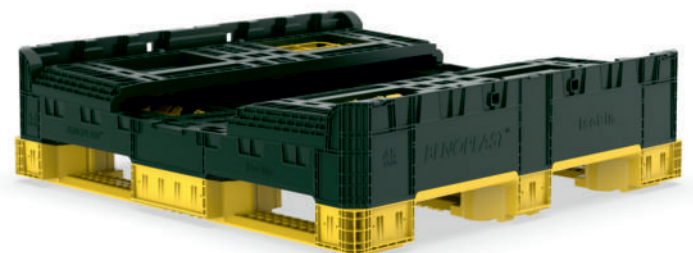

Branding Solutions

Digital Printing	Laser Printing	Screen Printing	Hot Stamping	Cliche	Labeling	RFID
✓	✓	✓	✓	✓	✓	✓