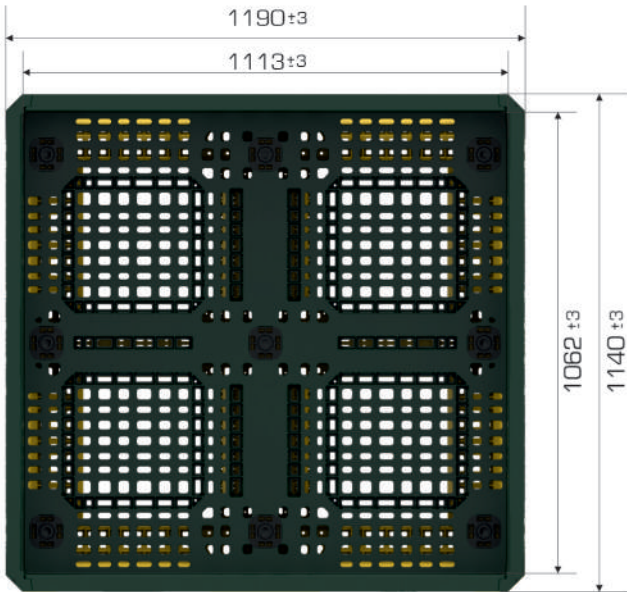

Branding Solutions

Digital Printing	Laser Printing	Screen Printing	Hot Stamping	Cliche	Labeling	RFID
✓	✓	✓	✓	✓	✓	✓