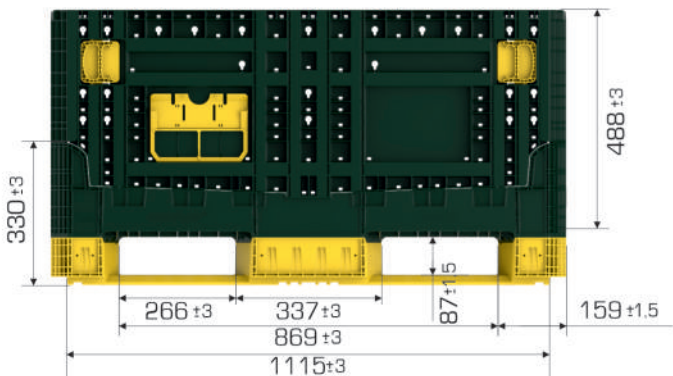

Branding Solutions

Digital Printing	Laser Printing	Screen Printing	Hot Stamping	Cliche	Labeling	RFID
✓	✓	✓	✓	✓	✓	✓