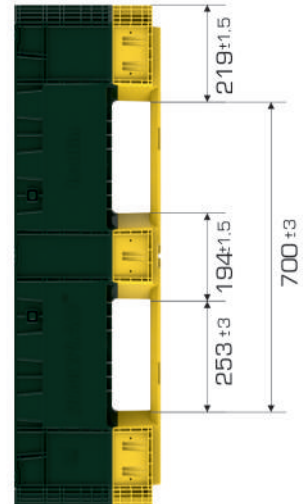

Branding Solutions

Digital Printing	Laser Printing	Screen Printing	Hot Stamping	Cliche	Labeling	RFID
✓	✓	✓	✓	✓	✓	✓