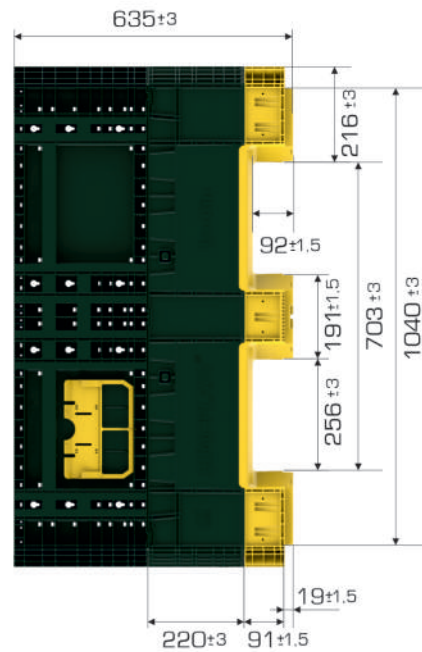

EURO RUNNER

Branding Solutions

Digital Printing	Laser Printing	Screen Printing	Hot Stamping	Cliche	Labeling	RFID
✓	✓	✓	✓	✓	✓	✓