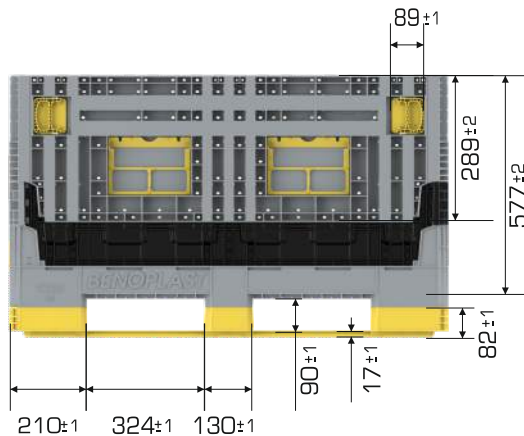

%100 Recyclable

Food Grade

Product Details

Product Type	External Dimensions	Internal Dimensions	Weight	Folded Height
1210-717DS 3R	998x1198x716 (h)mm	926x1126x577 (h)mm	41.468 gr PPC (±3%)	427 mm

Loading Capacities

Product Type	Usable Volume	Unit Load	Static	Dynamic	Racking
1210-717DS 3R	586 lt	900 kg	5.400 kg	1.800 kg	900 kg

Loading Information

Product Type	40'HC	Truck
1210-717DS 3R	132 pcs	156 pcs

Branding Solutions