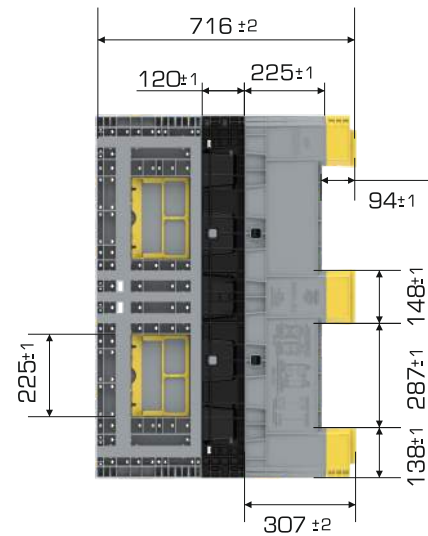

%100 Recyclable

Food Grade

Product Details

Product Type	External Dimensions	Internal Dimensions	Weight	Folded Height
1210-717DS 3R	998x1198x716 (h)mm	926x1126x577 (h)mm	41.468 gr PPC (±3%)	427 mm

Loading Capacities

Product Type	Usable Volume	Unit Load	Static	Dynamic	Racking
1210-717DS 3R	586 lt	900 kg	5.400 kg	1.800 kg	900 kg

Loading Information

Product Type	40'HC	Truck
1210-717DS 3R	132 pcs	156 pcs

Branding Solutions