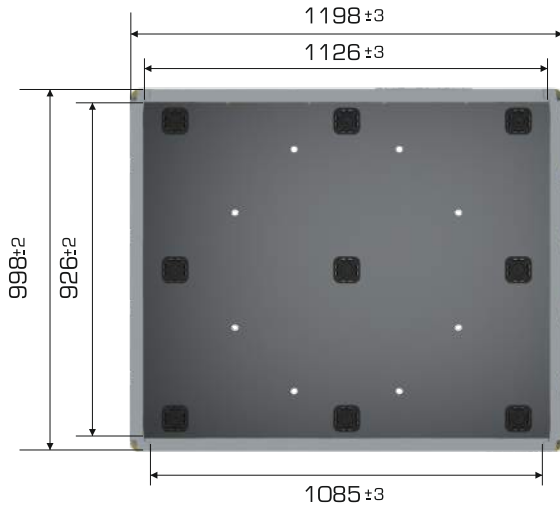

%100 Recyclable

Food Grade

Product Details

Product Type	External Dimensions	Internal Dimensions	Weight	Folded Height
1210-717DS 3R	998x1198x716 (h)mm	926x1126x577 (h)mm	41.468 gr PPC (±3%)	427 mm

Loading Capacities

Product Type	Usable Volume	Unit Load	Static	Dynamic	Racking
1210-717DS 3R	586 lt	900 kg	5.400 kg	1.800 kg	900 kg

Loading Information

Product Type	40'HC	Truck
1210-717DS 3R	132 pcs	156 pcs

Branding Solutions