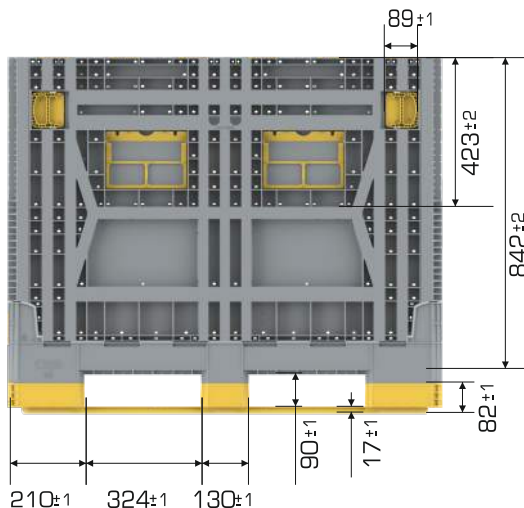

%100 Recyclable

Food Grade

**Product Details**

Product Type	External Dimensions	Internal Dimensions	Weight	Folded Height
1210-980 3R	998x1198x981 (h)mm	926x1126x842 (h)mm	48.457 gr PPC (±%3)	307 mm

**Loading Capacities**

Product Type	Usable Volume	Unit Load	Static	Dynamic	Racking
1210-980 3R	860 lt	900 kg	5.400 kg	1.800 kg	900 kg

**Loading Information**

Product Type	40'HC	Truck
1210-980 3R	176 pcs	234 pcs

**Branding Solutions**