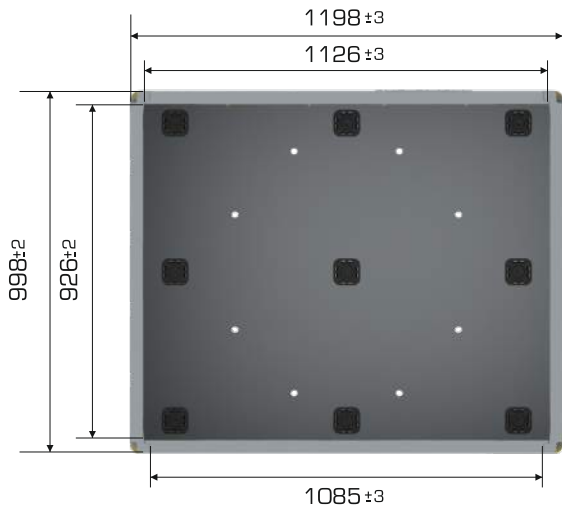

%100 Recyclable

Food Grade

**Product Details**

Product Type	External Dimensions	Internal Dimensions	Weight	Folded Height
1210-980 3R	998x1198x981 (h)mm	926x1126x842 (h)mm	48.457 gr PPC (±%3)	307 mm

**Loading Capacities**

Product Type	Usable Volume	Unit Load	Static	Dynamic	Racking
1210-980 3R	860 lt	900 kg	5.400 kg	1.800 kg	900 kg

**Loading Information**

Product Type	40'HC	Truck
1210-980 3R	176 pcs	234 pcs

**Branding Solutions**