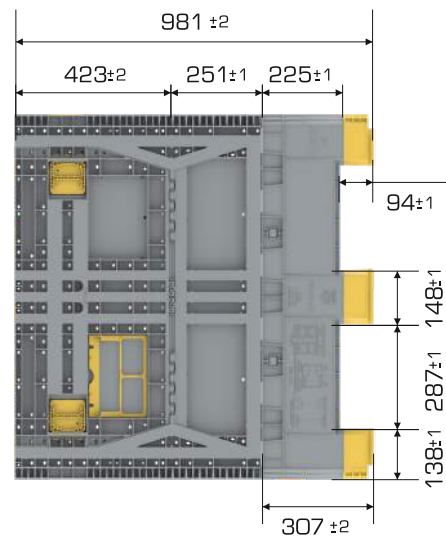

%100 Recyclable

Food Grade

**Product Details**

Product Type	External Dimensions	Internal Dimensions	Weight	Folded Height
1210-980 3R	998x1198x981 (h)mm	926x1126x842 (h)mm	48.457 gr PPC (±%3)	307 mm

**Loading Capacities**

Product Type	Usable Volume	Unit Load	Static	Dynamic	Racking
1210-980 3R	860 lt	900 kg	5.400 kg	1.800 kg	900 kg

**Loading Information**

Product Type	40'HC	Truck
1210-980 3R	176 pcs	234 pcs

**Branding Solutions**