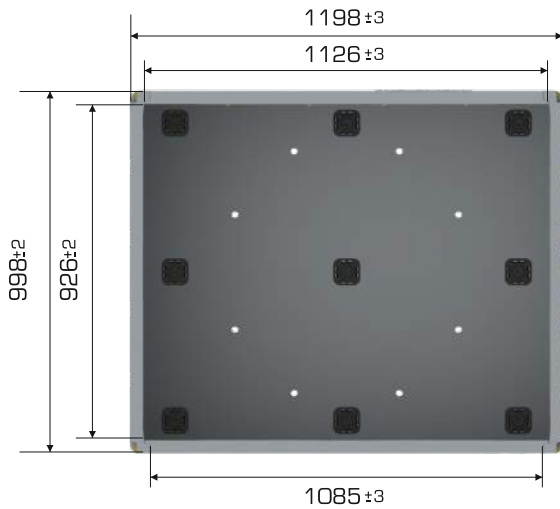

%100 Recyclable

Food Grade

Product Details

Product Type	External Dimensions	Internal Dimensions	Weight	Folded Height
1210-860 3R	998x1198x861 (h)mm	926x1126x722 (h)mm	46.057 gr PPC (±3%)	307 mm

Loading Capacities

Product Type	Usable Volume	Unit Load	Static	Dynamic	Racking
1210-860 3R	735 lt	900 kg	5.400 kg	1.800 kg	900 kg

Loading Information

Product Type	40'HC	Truck
1210-860 3R	176 pcs	234 pcs

Branding Solutions

Digital Printing	Laser Printing	Screen Printing	Hot Stamping	Cliche	Labeling	RFID
✓	✓	✓	✓	✓	✓	✓