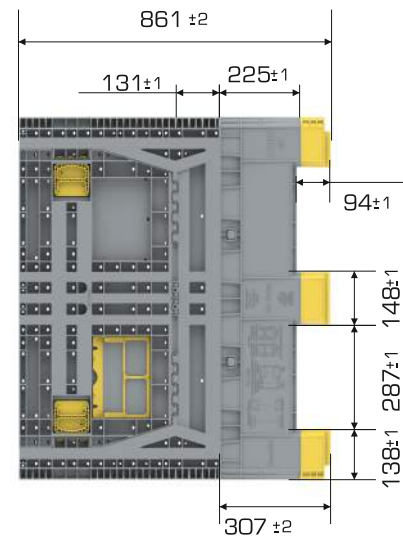

%100 Recyclable

Food Grade

Product Details

Product Type	External Dimensions	Internal Dimensions	Weight	Folded Height
1210-860 3R	998x1198x861 (h)mm	926x1126x722 (h)mm	46.057 gr PPC (±3%)	307 mm

Loading Capacities

Product Type	Usable Volume	Unit Load	Static	Dynamic	Racking
1210-860 3R	735 lt	900 kg	5.400 kg	1.800 kg	900 kg

Loading Information

Product Type	40'HC	Truck
1210-860 3R	176 pcs	234 pcs

Branding Solutions

Digital Printing	Laser Printing	Screen Printing	Hot Stamping	Cliche	Labeling	RFID
✓	✓	✓	✓	✓	✓	✓