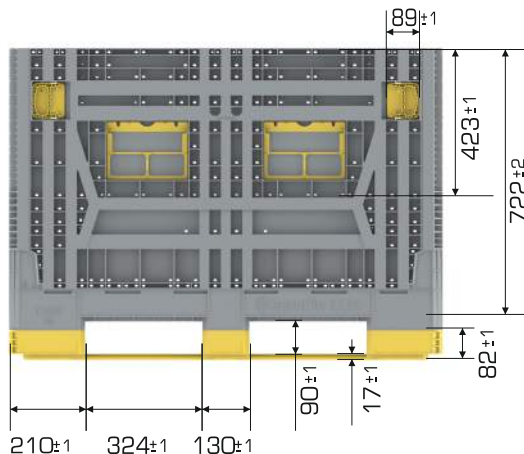

%100 Recyclable

Food Grade

Product Details

Product Type	External Dimensions	Internal Dimensions	Weight	Folded Height
1210-860 3R	998x1198x861 (h)mm	926x1126x722 (h)mm	46.057 gr PPC (±3%)	307 mm

Loading Capacities

Product Type	Usable Volume	Unit Load	Static	Dynamic	Racking
1210-860 3R	735 lt	900 kg	5.400 kg	1.800 kg	900 kg

Loading Information

Product Type	40'HC	Truck
1210-860 3R	176 pcs	234 pcs

Branding Solutions

Digital Printing	Laser Printing	Screen Printing	Hot Stamping	Cliche	Labeling	RFID
✓	✓	✓	✓	✓	✓	✓