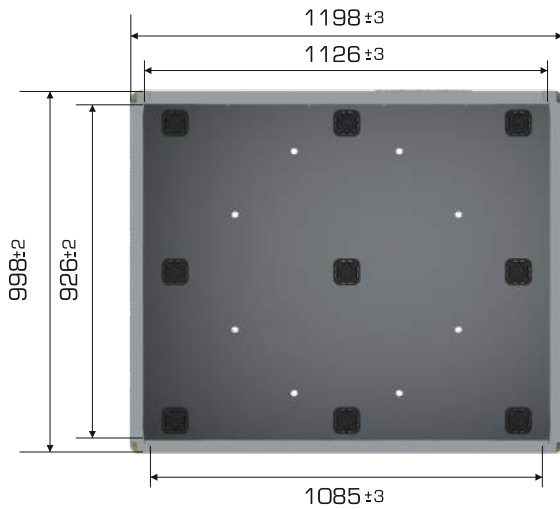

%100 Recyclable

Food Grade

Product Details

Product Type	External Dimensions	Internal Dimensions	Weight	Folded Height
1210-980DS 3R	998x1198x981 (h)mm	926x1126x842 (h)mm	51.857 gr PPC (±3%)	427 mm

Loading Capacities

Product Type	Usable Volume	Unit Load	Static	Dynamic	Racking
1210-980DS 3R	860 lt	900 kg	5.400 kg	1.800 kg	900 kg

Loading Information

Product Type	40'HC	Truck
1210-980DS 3R	132 pcs	156 pcs

Branding Solutions