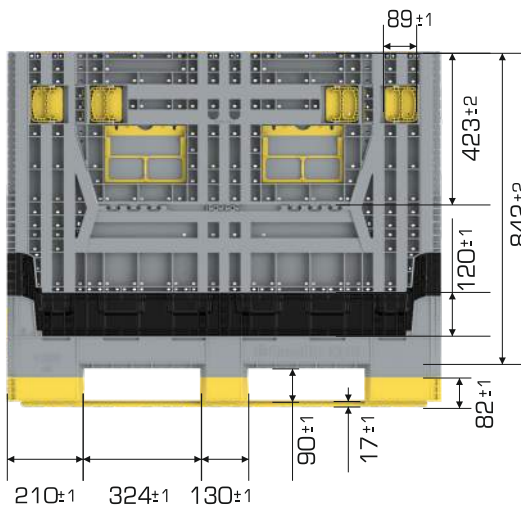

%100 Recyclable

Food Grade

Product Details

Product Type	External Dimensions	Internal Dimensions	Weight	Folded Height
1210-980DS 3R	998x1198x981 (h)mm	926x1126x842 (h)mm	51.857 gr PPC (±3%)	427 mm

Loading Capacities

Product Type	Usable Volume	Unit Load	Static	Dynamic	Racking
1210-980DS 3R	860 lt	900 kg	5.400 kg	1.800 kg	900 kg

Loading Information

Product Type	40'HC	Truck
1210-980DS 3R	132 pcs	156 pcs

Branding Solutions