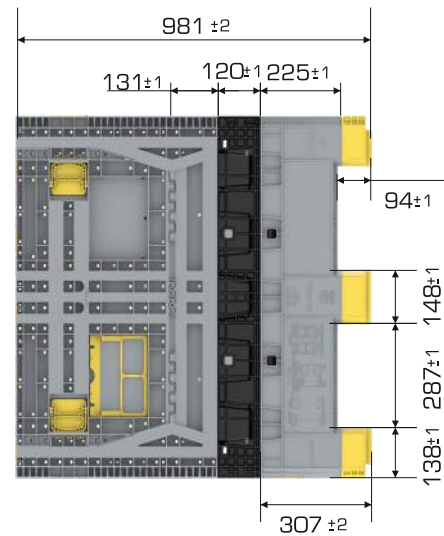

%100 Recyclable

Food Grade

Product Details

Product Type	External Dimensions	Internal Dimensions	Weight	Folded Height
1210-980DS 3R	998x1198x981 (h)mm	926x1126x842 (h)mm	51.857 gr PPC (±3%)	427 mm

Loading Capacities

Product Type	Usable Volume	Unit Load	Static	Dynamic	Racking
1210-980DS 3R	860 lt	900 kg	5.400 kg	1.800 kg	900 kg

Loading Information

Product Type	40'HC	Truck
1210-980DS 3R	132 pcs	156 pcs

Branding Solutions