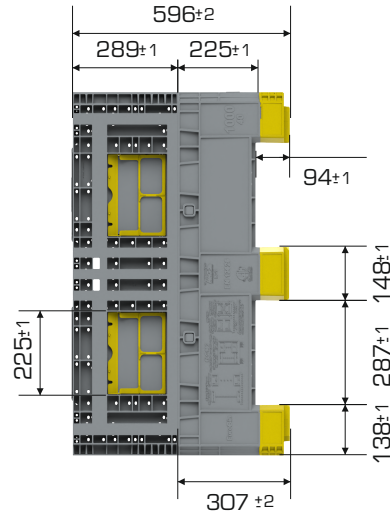

%100 Recyclable

Food Grade

**Product Details**

Product Type	External Dimensions	Internal Dimensions	Weight	Folded Height
1210-597 3R	998x1198x596 (h)mm	926x1126x459 (h)mm	35.668 gr PPC (±3%)	307 mm

**Loading Capacities**

Product Type	Usable Volume	Unit Load	Static	Dynamic	Racking
1210-597 3R	461 lt	900 kg	5.400 kg	1.800 kg	900 kg

**Loading Information**

Product Type	40'HC	Truck
1210-597 3R	176 adet	234 adet

**Branding Solutions**