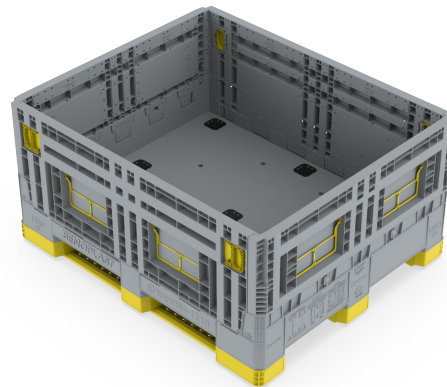

%100 Recyclable

Food Grade

**Product Details**

Product Type	External Dimensions	Internal Dimensions	Weight	Folded Height
1210-597 3R	998x1198x596 (h)mm	926x1126x459 (h)mm	35.668 gr PPC (±3%)	307 mm

**Loading Capacities**

Product Type	Usable Volume	Unit Load	Static	Dynamic	Racking
1210-597 3R	461 lt	900 kg	5.400 kg	1.800 kg	900 kg

**Loading Information**

Product Type	40'HC	Truck
1210-597 3R	176 adet	234 adet

**Branding Solutions**