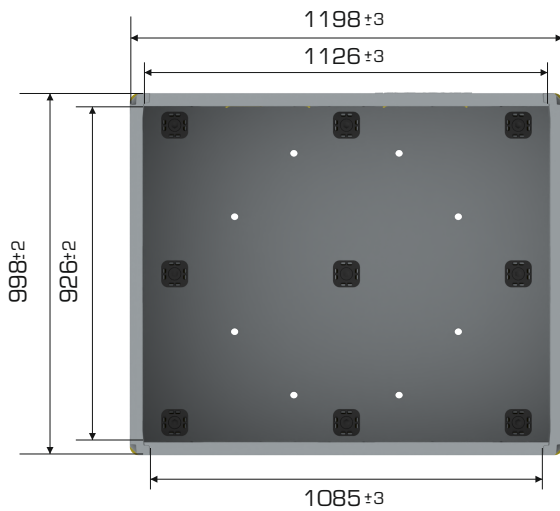

%100 Recyclable

Food Grade

**Product Details**

Product Type	External Dimensions	Internal Dimensions	Weight	Folded Height
1210-597 3R	998x1198x596 (h)mm	926x1126x459 (h)mm	35.668 gr PPC (±3%)	307 mm

**Loading Capacities**

Product Type	Usable Volume	Unit Load	Static	Dynamic	Racking
1210-597 3R	461 lt	900 kg	5.400 kg	1.800 kg	900 kg

**Loading Information**

Product Type	40'HC	Truck
1210-597 3R	176 adet	234 adet

**Branding Solutions**