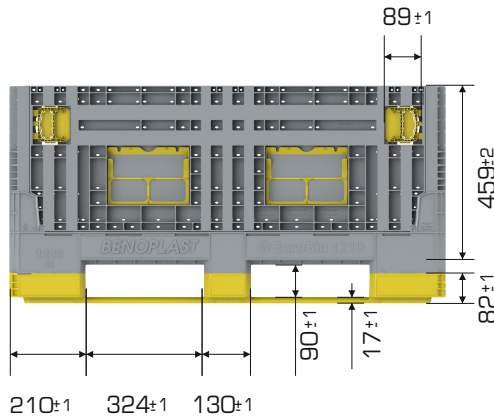

%100 Recyclable

Food Grade

**Product Details**

Product Type	External Dimensions	Internal Dimensions	Weight	Folded Height
1210-597 3R	998x1198x596 (h)mm	926x1126x459 (h)mm	35.668 gr PPC (±3%)	307 mm

**Loading Capacities**

Product Type	Usable Volume	Unit Load	Static	Dynamic	Racking
1210-597 3R	461 lt	900 kg	5.400 kg	1.800 kg	900 kg

**Loading Information**

Product Type	40'HC	Truck
1210-597 3R	176 adet	234 adet

**Branding Solutions**