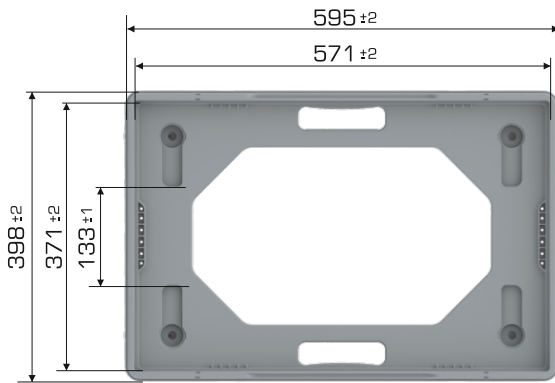

Body

100% Recyclable Food Grade

**Product Details**

Product Type	External Dimensions	Internal Dimensions	Weight	Static	Dynarmic	Dual Height	2 <sup>nd</sup> Height
4060 Eco Body	398x595x75 (h)mm	371x571x25 (h)mm	1.050 gr PPC (±3%)	X	X	128 (h)mm	53 mm
4060 Eco With Wheels	398x595x160 (h)mm		2.122 gr PPC (±3%)	100 kg	100 kg	286 (h)mm	126 mm

**Loading Information**

Product Type	40'HC	Truck
4060 Eco Body	4.950 pcs	6.110 pcs
4060 Eco With Wheels	2.090 pcs	2.600 pcs

**Branding Solutions**

Digital Printing	Laser Printing	Screen Printing	Hot Stamping	Cliche	Labeling	RFID
✓	✓	✓	✓	✓	✓	✓