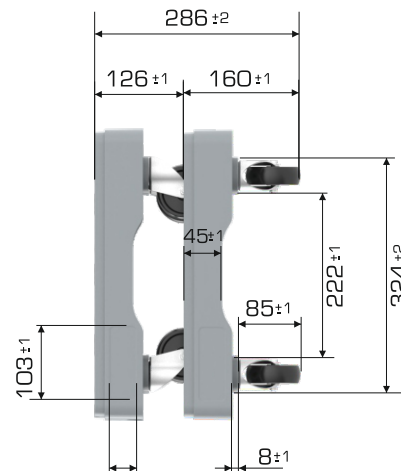

Body

100% Recyclable Food Grade

**Product Details**

Product Type	External Dimensions	Internal Dimensions	Weight	Static	Dynarmic	Dual Height	2 <sup>nd</sup> Height
4060 Eco Body	398x595x75 (h)mm	371x571x25 (h)mm	1.050 gr PPC (±3%)	X	X	128 (h)mm	53 mm
4060 Eco With Wheels	398x595x160 (h)mm		2.122 gr PPC (±3%)	100 kg	100 kg	286 (h)mm	126 mm

**Loading Information**

Product Type	40'HC	Truck
4060 Eco Body	4.950 pcs	6.110 pcs
4060 Eco With Wheels	2.090 pcs	2.600 pcs

**Branding Solutions**

Digital Printing	Laser Printing	Screen Printing	Hot Stamping	Cliche	Labeling	RFID
✓	✓	✓	✓	✓	✓	✓