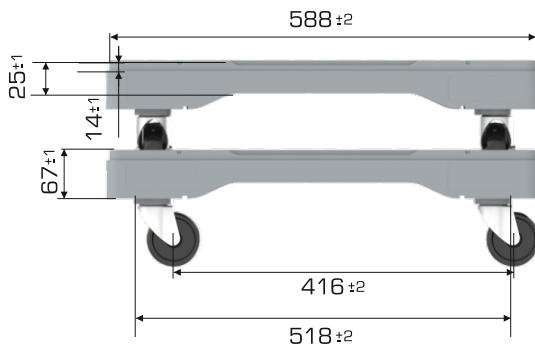

Body

100% Recyclable Food Grade

**Product Details**

Product Type	External Dimensions	Internal Dimensions	Weight	Static	Dynarmic	Dual Height	2 <sup>nd</sup> Height
4060 Eco Body	398x595x75 (h)mm	371x571x25 (h)mm	1.050 gr PPC (±3%)	X	X	128 (h)mm	53 mm
4060 Eco With Wheels	398x595x160 (h)mm		2.122 gr PPC (±3%)	100 kg	100 kg	286 (h)mm	126 mm

**Loading Information**

Product Type	40'HC	Truck
4060 Eco Body	4.950 pcs	6.110 pcs
4060 Eco With Wheels	2.090 pcs	2.600 pcs

**Branding Solutions**

Digital Printing	Laser Printing	Screen Printing	Hot Stamping	Cliche	Labeling	RFID
✓	✓	✓	✓	✓	✓	✓