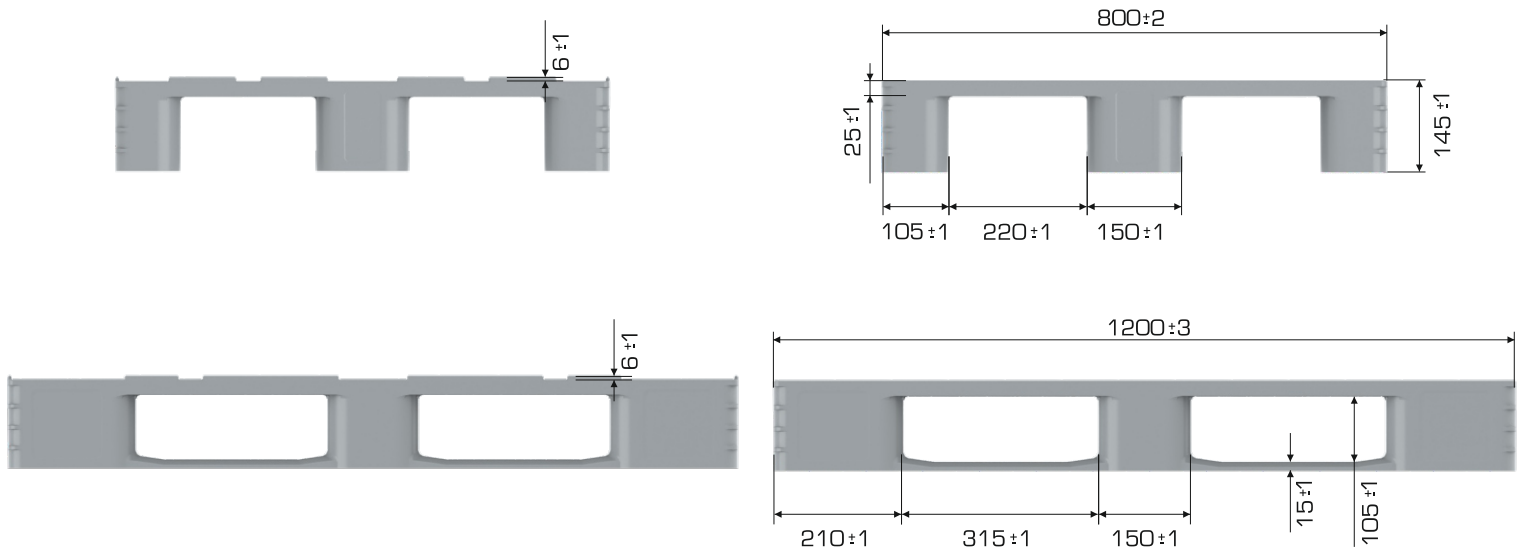

%100 Recyclable

Food Grade

**Pallet Details**

Pallet Type	Dimensions	Weight	Safety Rims
GPP-80120 LW 3R CD	800x1200x145 (h)mm	9.300 gr PPC / 9.600 gr HDPE (±3%)	✓

**Pallet Capacities**

Pallet Type	Static	Dynamic	Racking
GPP-80120 LW 3R CD	3.000 kg	1.000 kg	100 kg

**Loading Information**

Pallet Type	40 'HC	Truck
GPP-80120 LW 3R CD	594 pcs	756 pcs

**Safety Rims Options**

**Branding Solutions**

Digital Printing	Laser Printing	Screen Printing	Hot Stamping	Cliche	Labeling	RFID
✓	✓	✓	✓	✓	✓	✓