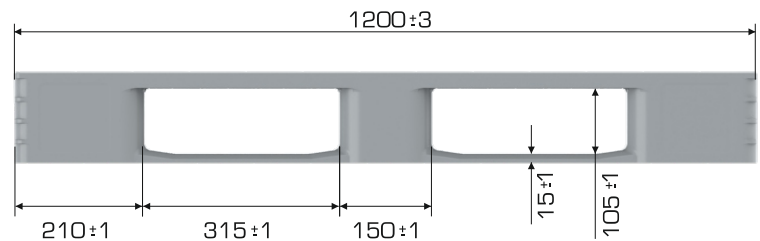

%100 Recyclable

Food Grade

**Pallet Details**

Pallet Type	Dimensions	Weight	Safety Rims
GPP-80120 LW 5R CD	800x1200x145 (h)mm	9.650 gr PPC / 10.000 gr HDPE(±3%)	✓

**Pallet Capacities**

Pallet Type	Static	Dynamic	Racking
GPP-80120 LW 5R CD	3.000 kg	1.100 kg	100 kg

**Loading Information**

Pallet Type	40 'HC	Truck
GPP-80120 LW 5R CD	425 pcs	594 pcs

**Safety Rims Options**

**Branding Solutions**

Digital Printing	Laser Printing	Screen Printing	Hot Stamping	Cliche	Labeling	RFID
✓	✓	✓	✓	✓	✓	✓