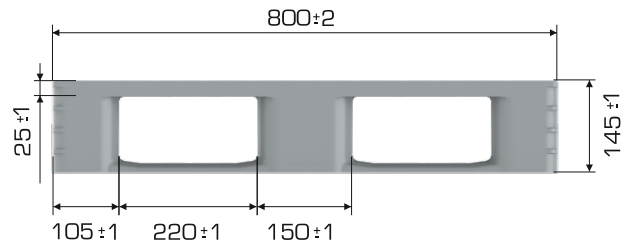

%100 Recyclable

Food Grade

**Pallet Details**

Pallet Type	Dimensions	Weight	Safety Rims
GPP-80120 LW 5R CD	800x1200x145 (h)mm	9.650 gr PPC / 10.000 gr HDPE(±3%)	✓

**Pallet Capacities**

Pallet Type	Static	Dynamic	Racking
GPP-80120 LW 5R CD	3.000 kg	1.100 kg	100 kg

**Loading Information**

Pallet Type	40 'HC	Truck
GPP-80120 LW 5R CD	425 pcs	594 pcs

**Safety Rims Options**

**Branding Solutions**

Digital Printing	Laser Printing	Screen Printing	Hot Stamping	Cliche	Labeling	RFID
✓	✓	✓	✓	✓	✓	✓