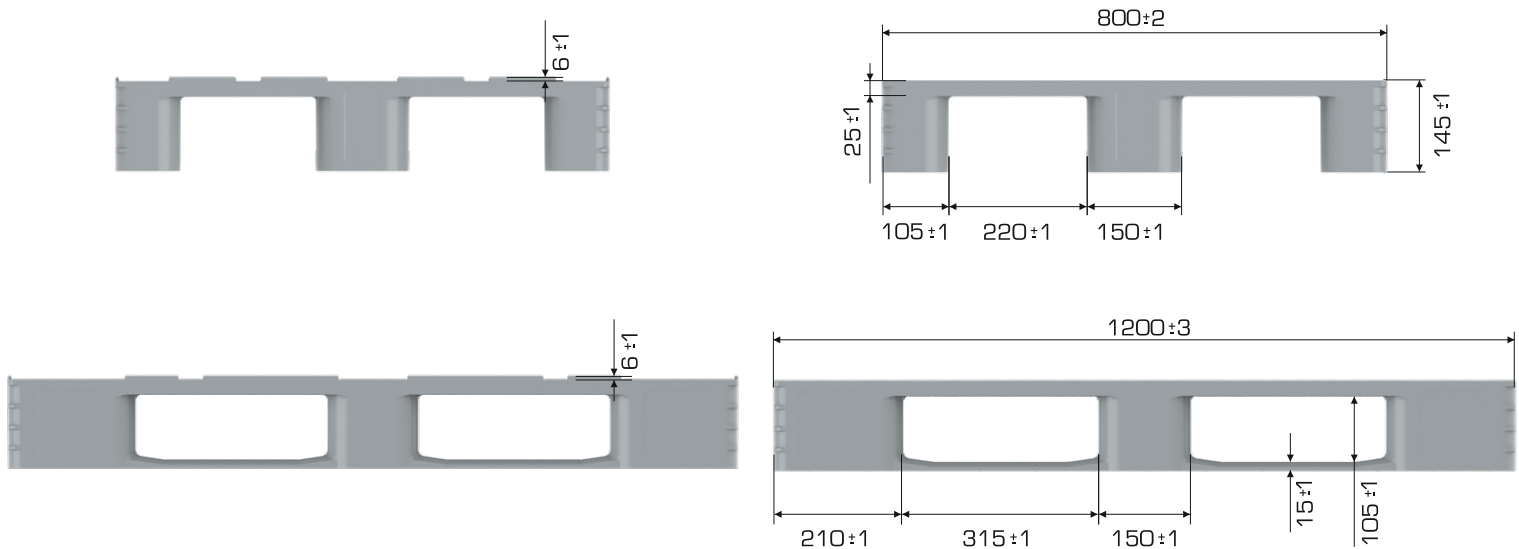

%100 Recyclable

Food Grade

**Pallet Details**

Pallet Type	Dimensions	Weight	Safety Rims
GPP-80120LW3R0D	800x1200x145 (h)mm	8.500 gr PPC / 8.850 gr HDPE (±3%)	✓

**Pallet Capacities**

Pallet Type	Static	Dynamic	Racking
GPP-80120LW3R0D	3.000 kg	1.000 kg	100 kg

**Loading Information**

Pallet Type	40'HC	Truck
GPP-80120LW3R0D	594 pcs	756 pcs

**Safety Rims Options**

**Branding Solutions**

Digital Printing	Laser Printing	Screen Printing	Hot Stamping	Cliche	Labeling	RFID
✓	✓	✓	✓	✓	✓	✓