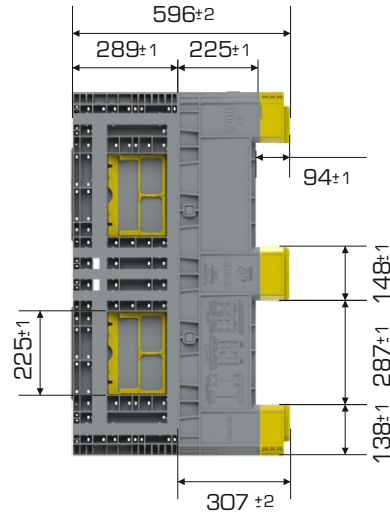

%100 Recyclable

Food Grade

Product Details

Product Type	External Dimensions	Internal Dimensions	Weight	Folded Height
1210-597 3R	998x1198x597 (h)mm	926x1126x459 (h)mm	35.668 gr PPC (±3%)	307 mm

Loading Capacities

Product Type	Usable Volume	Unit Load	Static	Dynamic	Racking
1210-597 3R	360 lt	900 kg	5.400 kg	1.800 kg	900 kg

Loading Information

Product Type	40'HC	Truck
1210-597 3R	176 adet	234 adet

Branding Solutions