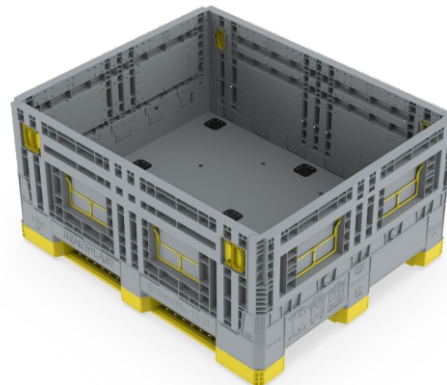

%100 Recyclable

Food Grade

Product Details

Product Type	External Dimensions	Internal Dimensions	Weight	Folded Height
1210-597 3R	998x1198x597 (h)mm	926x1126x459 (h)mm	35.668 gr PPC (±3%)	307 mm

Loading Capacities

Product Type	Usable Volume	Unit Load	Static	Dynamic	Racking
1210-597 3R	360 lt	900 kg	5.400 kg	1.800 kg	900 kg

Loading Information

Product Type	40'HC	Truck
1210-597 3R	176 adet	234 adet

Branding Solutions