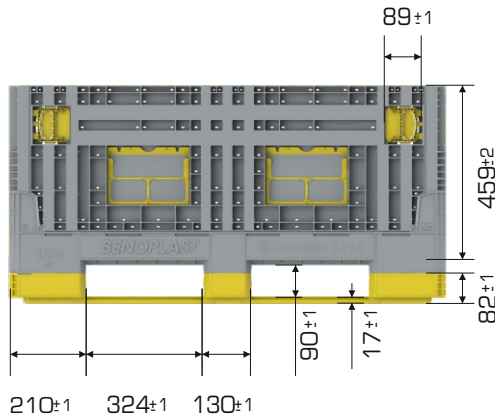

%100 Recyclable

Food Grade

Product Details

Product Type	External Dimensions	Internal Dimensions	Weight	Folded Height
1210-597 3R	998x1198x597 (h)mm	926x1126x459 (h)mm	35.668 gr PPC (±3%)	307 mm

Loading Capacities

Product Type	Usable Volume	Unit Load	Static	Dynamic	Racking
1210-597 3R	360 lt	900 kg	5.400 kg	1.800 kg	900 kg

Loading Information

Product Type	40'HC	Truck
1210-597 3R	176 adet	234 adet

Branding Solutions