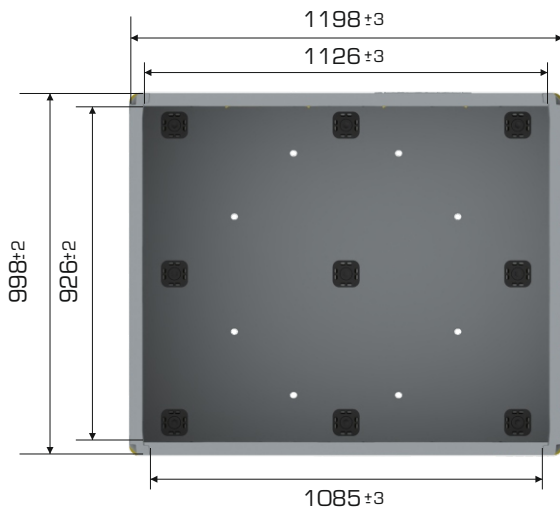

%100 Recyclable

Food Grade

Product Details

Product Type	External Dimensions	Internal Dimensions	Weight	Folded Height
1210-597 3R	998x1198x597 (h)mm	926x1126x459 (h)mm	35.668 gr PPC (±3%)	307 mm

Loading Capacities

Product Type	Usable Volume	Unit Load	Static	Dynamic	Racking
1210-597 3R	360 lt	900 kg	5.400 kg	1.800 kg	900 kg

Loading Information

Product Type	40'HC	Truck
1210-597 3R	176 adet	234 adet

Branding Solutions