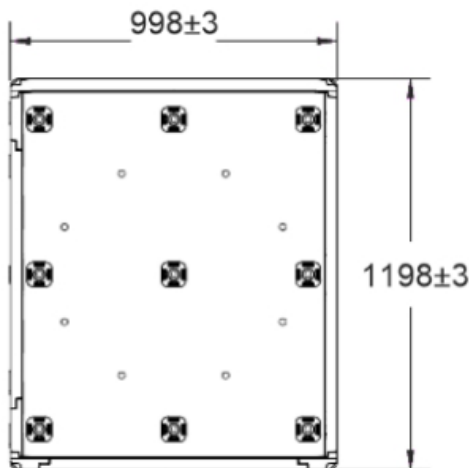

%100 Recyclable

Food Grade

**Product Details**

Product Type	External Dimensions	Internal Dimensions	Weight	Folded Height
1210-980F 3K	998x1198x980,5 (h)mm	928x1128x843 (h)mm	48.000 gr PPC (±3%)	593 mm

**Loading Capacities**

Product Type	Usable Volume	Unit Load	Static	Dynamic	Racking
1210-980F 3K	860 lt	900 kg	900 kg	900 kg	900 kg

**Loading Information**

Product Type	40'HC	Truck
1210-980F 3K	194 pcs	234 pcs

**Branding Solutions**