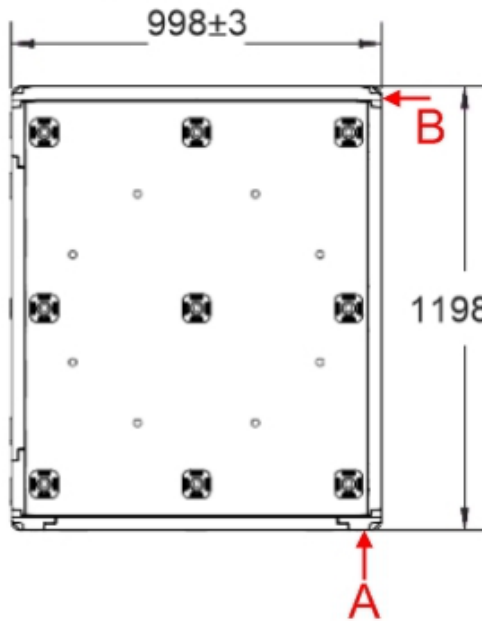

%100 Recyclable

Food Grade

Product Details

Product Type	External Dimensions	Internal Dimensions	Weight	Folded Height
1210-860F 3K	998x1198x860 (h)mm	928x1128x722 (h)mm	45.530 gr PPC (±3)	593 mm

Loading Capacities

Product Type	Usable Volume	Unit Load	Static	Dynamic	Racking
1210-860F 3K	740 lt	900 kg	900 kg	900 kg	900 kg

Loading Information

Product Type	40'HC	Truck
1210-860F 3K	194 pcs	234 pcs

Branding Solutions

Digital Printing	Laser Printing	Screen Printing	Hot Stamping	Cliche	Labeling	RFID
✓	✓	✓	✓	✓	✓	✓