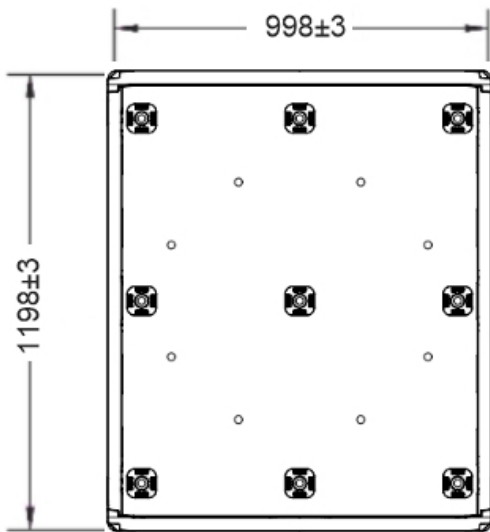

%100 Recyclable

Food Grade

Product Details

Product Type	External Dimensions	Internal Dimensions	Weight	Folded Height
1210-597F 3K	998x1198x595 (h)mm	928x1128x457 (h)mm	35.900 gr PPC (±3%)	593 mm

Loading Capacities

Product Type	Usable Volume	Unit Load	Static	Dynamic	Racking
1210-597F 3K	460 lt	900 kg	900 kg	900 kg	900 kg

Loading Information

Product Type	40'HC	Truck
1210-597F 3K	194 pcs	234 pcs

Branding Solutions

Digital Printing	Laser Printing	Screen Printing	Hot Stamping	Cliche	Labeling	RFID
✓	✓	✓	✓	✓	✓	✓