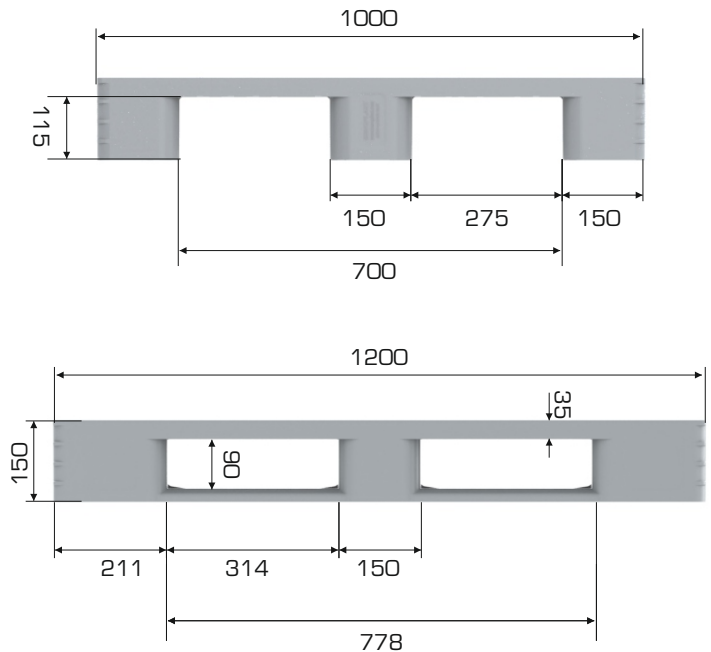

Safety Rims Options

Branding Solutions

Digital Printing	Laser Printing	Screen Printing	Hot Stamping	Cliche	Labeling	RFID
✓	✓	✓	✓	✓	✓	✓