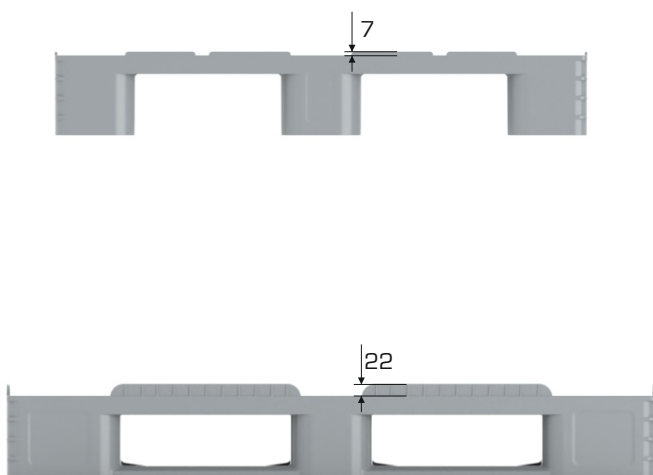

Safety Rims Options

Branding Solutions

Digital Printing	Laser Printing	Screen Printing	Hot Stamping	Cliche	Labeling	RFID
✓	✓	✓	✓	✓	✓	✓