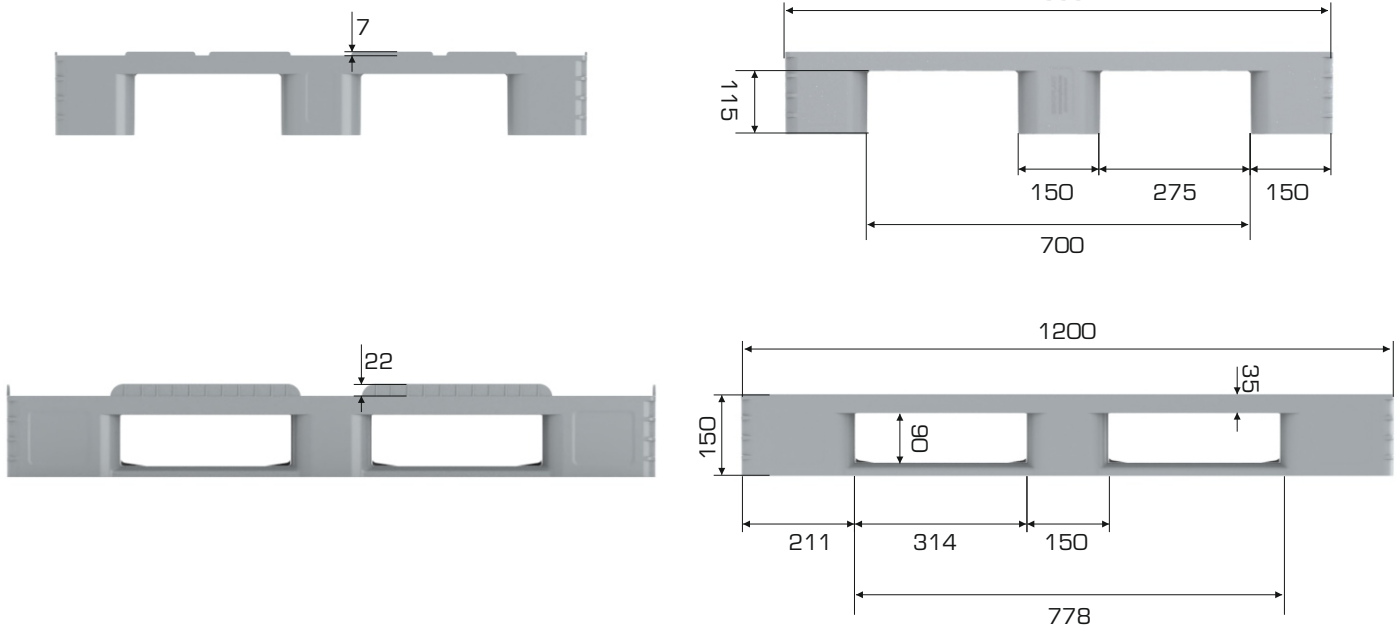

Safety Rims Options

Branding Solutions

Digital Printing	Laser Printing	Screen Printing	Hot Stamping	Cliche	Labeling	RFID
✓	✓	✓	✓	✓	✓	✓