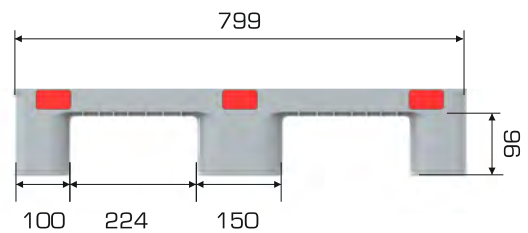

Profile

%100 Recyclable

Food Grade

Pallet Details

Pallet Type	Dimensions	Weight	Static	Dynamic	Racking
EURO 150 OD 3R	799x1199x150 (h)mm	16.415 gr HDPE (±0.3)	5.000 kg	1.750 kg	1.000 kg

Pallet Options

Pallet Type	Weight	Safety Rims	Static	Dynamic	Racking
EURO 150 OD 3R 1P	18.165 gr HDPE(±0.3)	✓	6.000 kg	2.000 kg	1.500 kg
EURO 150 OD 3R 2P	19.915 gr HDPE(±0.3)				1.750 kg
EURO 150 OD 3R 3P	21.665 gr HDPE(±0.3)				2.250 kg
EURO 150 OD 3R 4P	21.415 gr HDPE(±0.3)				1.750 kg

Loading Information

Pallet Type	40'HC	Truck
EURO 150 OD 3R	425 pcs	561 pcs

Safety Rims Option

Branding Solutions

Digital Printing	Laser Printing	Screen Printing	Hot Stamping	Cliche	Labeling	RFID
✓	✓	✓	✓	✓	✓	✓