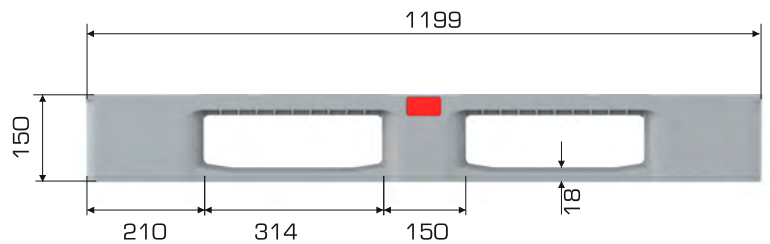

Profile

%100 Recyclable

Food Grade

Pallet Details

Pallet Type	Dimensions	Weight	Static	Dynamic	Racking
EURO 150 OD 3R	799x1199x150 (h)mm	16.415 gr HDPE (±0.3)	5.000 kg	1.750 kg	1.000 kg

Pallet Options

Pallet Type	Weight	Safety Rims	Static	Dynamic	Racking
EURO 150 OD 3R 1P	18.165 gr HDPE(±0.3)	✓	6.000 kg	2.000 kg	1.500 kg
EURO 150 OD 3R 2P	19.915 gr HDPE(±0.3)				1.750 kg
EURO 150 OD 3R 3P	21.665 gr HDPE(±0.3)				2.250 kg
EURO 150 OD 3R 4P	21.415 gr HDPE(±0.3)				1.750 kg

Loading Information

Pallet Type	40'HC	Truck
EURO 150 OD 3R	425 pcs	561 pcs

Safety Rims Option

Branding Solutions

Digital Printing	Laser Printing	Screen Printing	Hot Stamping	Cliche	Labeling	RFID
✓	✓	✓	✓	✓	✓	✓