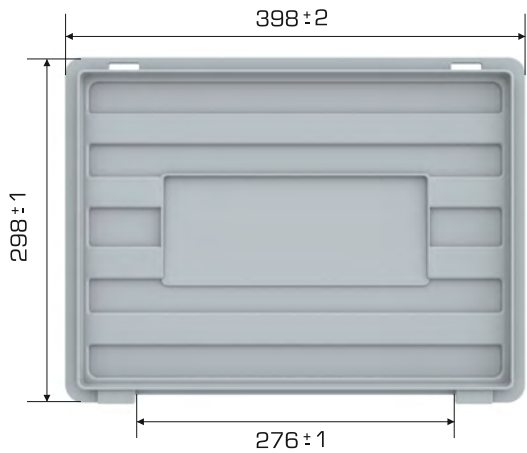

%100 Recyclable

Food Grade

Product Details

External Dimensions	Weight	Overlap Height
298x398x21.5 (h)mm	320 gr PPC (± 0.3)	33 mm

Loading Informations

Loading Type	Package Details	Loading Quantities
40'HC	250 pcs / 100*120 pallet	11.000 pcs
Truck	200 pcs / 80*120 pallet	13.200 pcs