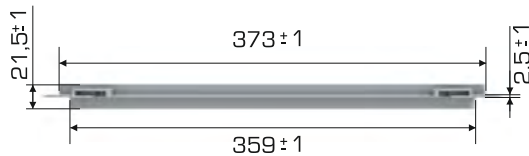

%100 Recyclable

Food Grade

Product Details

External Dimensions	Weight	Overlap Height
298x398x21.5 (h)mm	320 gr PPC (± 0.3)	33 mm

Loading Informations

Loading Type	Package Details	Loading Quantities
40'HC	250 pcs / 100*120 pallet	11.000 pcs
Truck	200 pcs / 80*120 pallet	13.200 pcs