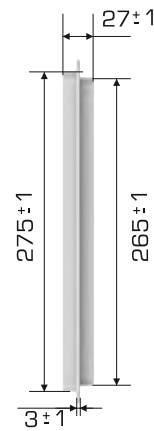

%100 Recyclable

Food Grade

**Product Details**

External Dimensions	Weight	Overlap Height
295x394x27 (h)mm	370 gr PPC ( $\pm 0.3$ )	42 mm

**Loading Informations**

Loading Type	Package Details	Loading Quantities
40'HC	750 pcs / 100*120 pallet	16.500 pcs
Truck	600 pcs / 80*120 pallet	19.800 pcs