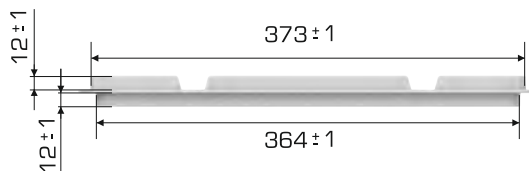

%100 Recyclable

Food Grade

**Product Details**

External Dimensions	Weight	Overlap Height
295x394x27 (h)mm	370 gr PPC ( $\pm 0.3$ )	42 mm

**Loading Informations**

Loading Type	Package Details	Loading Quantities
40'HC	750 pcs / 100*120 pallet	16.500 pcs
Truck	600 pcs / 80*120 pallet	19.800 pcs