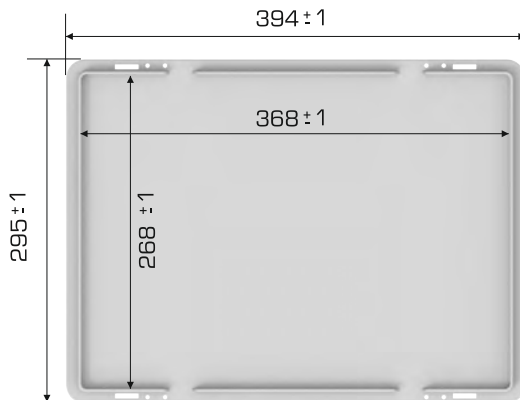

%100 Recyclable

Food Grade

**Product Details**

External Dimensions	Weight	Overlap Height
295x394x27 (h)mm	370 gr PPC ( $\pm 0.3$ )	42 mm

**Loading Informations**

Loading Type	Package Details	Loading Quantities
40'HC	750 pcs / 100*120 pallet	16.500 pcs
Truck	600 pcs / 80*120 pallet	19.800 pcs