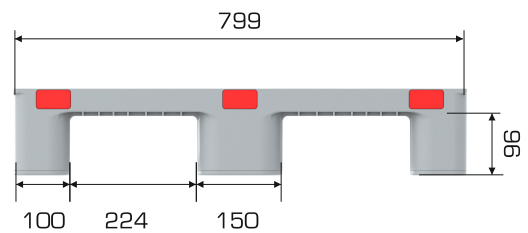

Profile

%100 Recyclable

Food Grade

Pallet Details

Pallet Type	Dimensions	Weight	Static	Dynamic	Racking
EURO 150 OD 3R	799x1199x150 (h)mm	16.250 gr HDPE (±3%)	5.000 kg	1.750 kg	1.000 kg

Pallet Options

Pallet Type	Weight	Safety Rims	Static	Dynamic	Racking
EURO 150 OD 3R 1P	18.000 gr HDPE(±3%)	✓	6.000 kg	2.000 kg	1.500 kg
EURO 150 OD 3R 2P	19.750 gr HDPE(±3%)				1.750 kg
EURO 150 OD 3R 3P	21.500 gr HDPE(±3%)				2.250 kg
EURO 150 OD 3R 4P	23.250 gr HDPE(±3%)				1.750 kg

Loading Information

Pallet Type	40'HC	Truck
EURO 150 OD 3R	425 pcs	561 pcs

Safety Rims Option

Branding Solutions

Digital Printing	Laser Printing	Screen Printing	Hot Stamping	Cliche	Labeling	RFID
✓	✓	✓	✓	✓	✓	✓