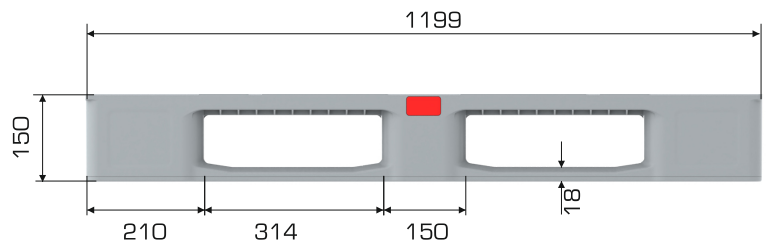

Profile

%100 Recyclable

Food Grade

Pallet Details

Pallet Type	Dimensions	Weight	Static	Dynamic	Racking
EURO 150 OD 3R	799x1199x150 (h)mm	16.250 gr HDPE (±3%)	5.000 kg	1.750 kg	1.000 kg

Pallet Options

Pallet Type	Weight	Safety Rims	Static	Dynamic	Racking
EURO 150 OD 3R 1P	18.000 gr HDPE(±3%)	✓	6.000 kg	2.000 kg	1.500 kg
EURO 150 OD 3R 2P	19.750 gr HDPE(±3%)				1.750 kg
EURO 150 OD 3R 3P	21.500 gr HDPE(±3%)				2.250 kg
EURO 150 OD 3R 4P	23.250 gr HDPE(±3%)				1.750 kg

Loading Information

Pallet Type	40'HC	Truck
EURO 150 OD 3R	425 pcs	561 pcs

Safety Rims Option

Branding Solutions

Digital Printing	Laser Printing	Screen Printing	Hot Stamping	Cliche	Labeling	RFID
✓	✓	✓	✓	✓	✓	✓