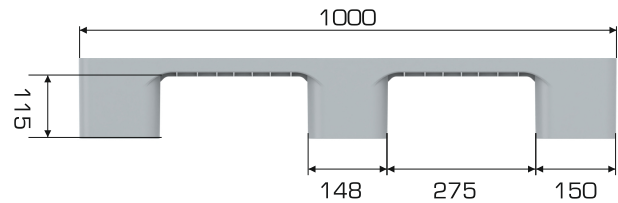

3 Runners

%100 Recyclable

Food Grade

Pallet Details

Pallet Type	Dimensions	Weight	Safety Rims
GA 100120 CD 2R	1000x1200x150 (h)mm	15.900 gr PPC / 16.550 gr HDPE (±3%)	✓
GA 100120 CD 3R		16.950 gr PPC / 17.750 gr HDPE (±3%)	

Pallet Capacities

Pallet Type	Static	Dynamic	Racking
GA 100120 CD 2R	3.000 kg	1.000 kg	450 kg
GA 100120 CD 3R			600 kg

Loading Information

Pallet Type	40'HC	Truck
GA 100120 CD 2R	374 pcs	442 pcs
GA 100120 CD 3R		