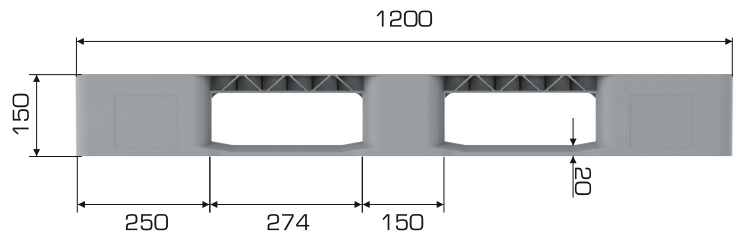

%100 Recyclable

Food Grade

Pallet Details

Pallet Type	Dimensions	Weight	Safety Rims
GA 100120 CD 2R	1000x1200x150 (h)mm	15.900 gr PPC / 16.550 gr HDPE (±3%)	✓
GA 100120 CD 3R		16.950 gr PPC / 17.750 gr HDPE (±3%)	

Pallet Capacities

Pallet Type	Static	Dynamic	Racking
GA 100120 CD 2R	3.000 kg	1.000 kg	450 kg
GA 100120 CD 3R			600 kg

Loading Information

Pallet Type	40'HC	Truck
GA 100120 CD 2R	374 pcs	442 pcs
GA 100120 CD 3R		

Safety Rims Option

Branding Solutions

Digital Printing	Laser Printing	Screen Printing	Hot Stamping	Cliche	Labeling	RFID
✓	✓	✓	✓	✓	✓	✓