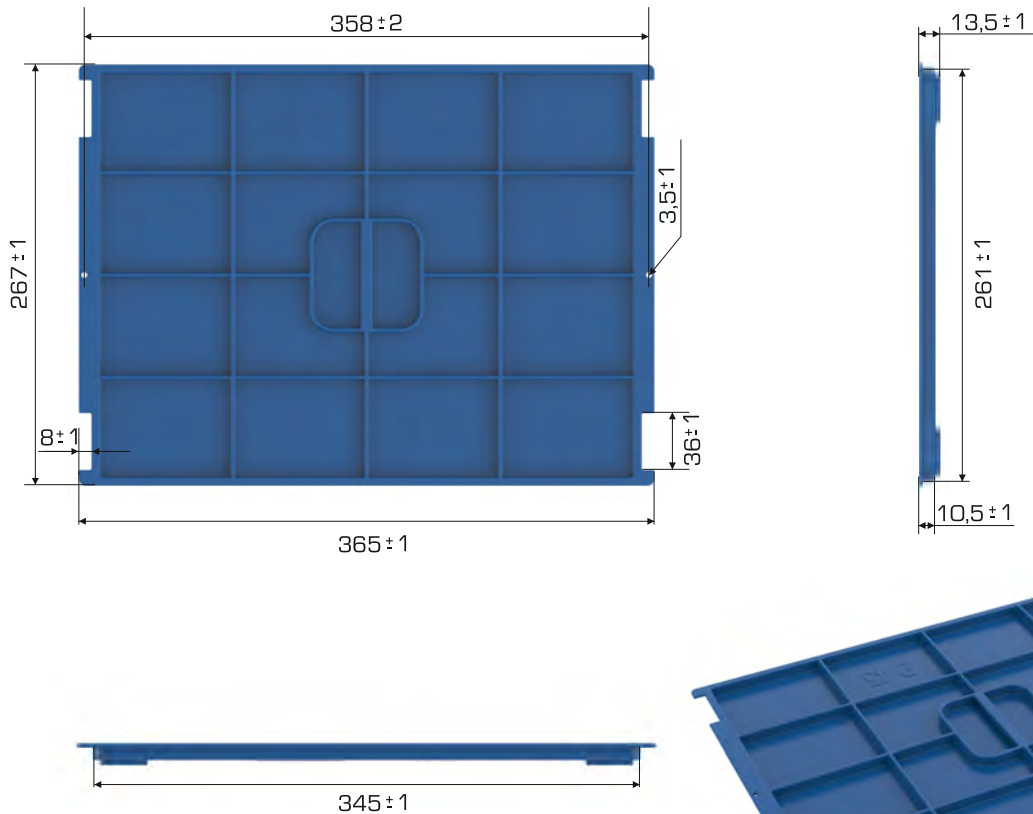

%100 Recyclable

Food Grade

Product Details

External Dimensions	Weight	Overlap Height
267x365x13,5 (h)mm	270 gr PPC (±3)	24 mm

Loading Informations

Loading Type	Package Details	Loading Quantities
40'HC	450 pcs / 80* 120 pallet	22.500 pcs
Truck	450 pcs / 80* 120 pallet	29.700 pcs