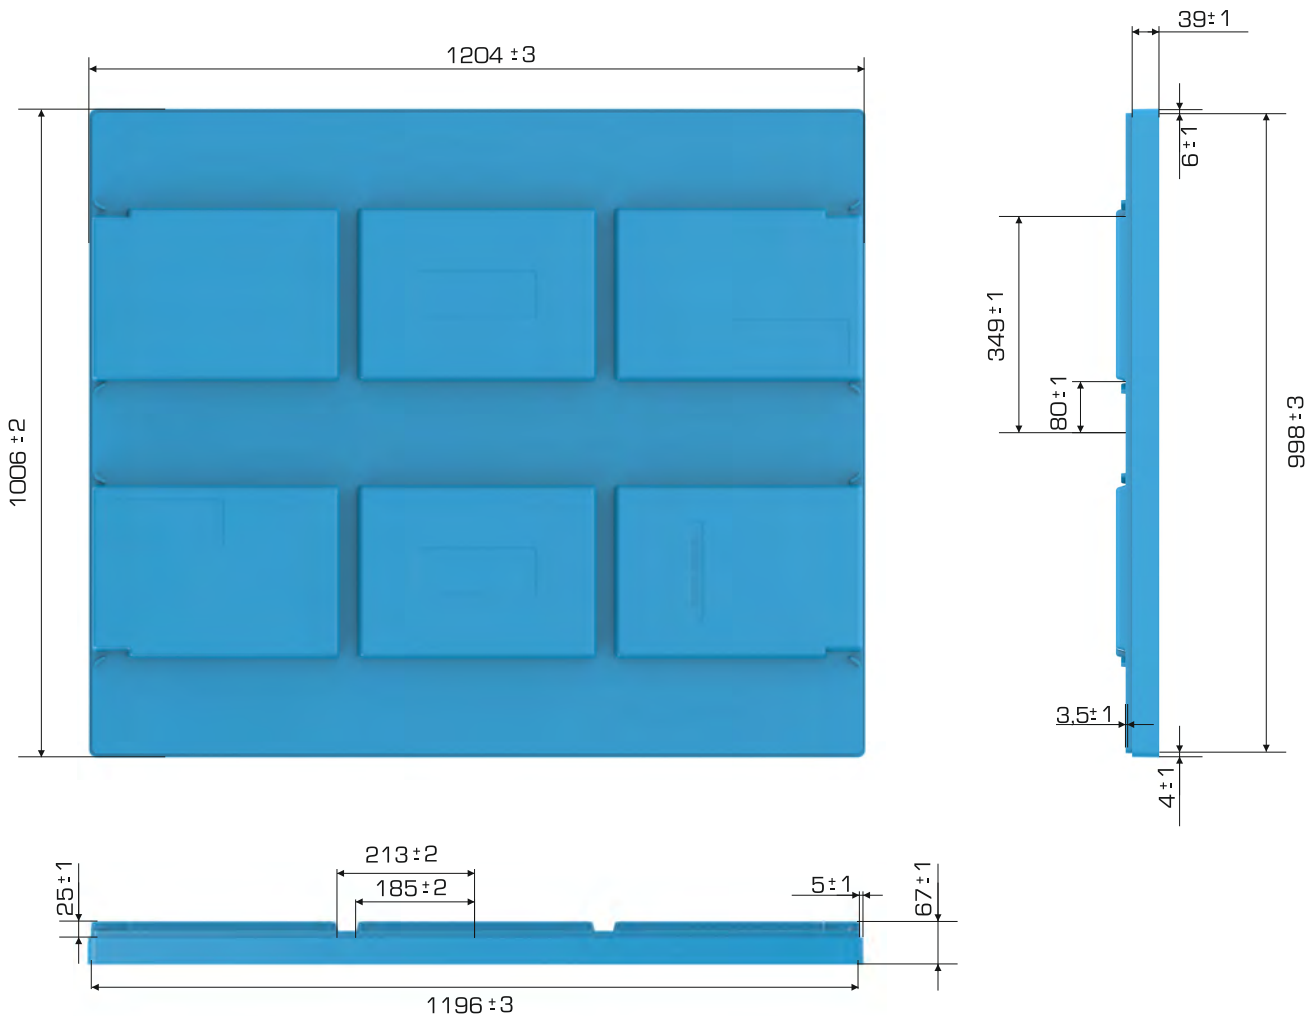

%100 Recyclable

Food Grade

**Product Details**

External Dimensions	Weight	Overlap Height
1006x1204x67 (h)mm	9.350 gr PPC(±0.3)	109 mm

**Loading Informations**

Loading Type	Package Details	Loading Quantities
40'HC	50 pcs / 100* 120 pallet	1.050 pcs
Truck	50 pcs / 100* 120 pallet	1.300 pcs