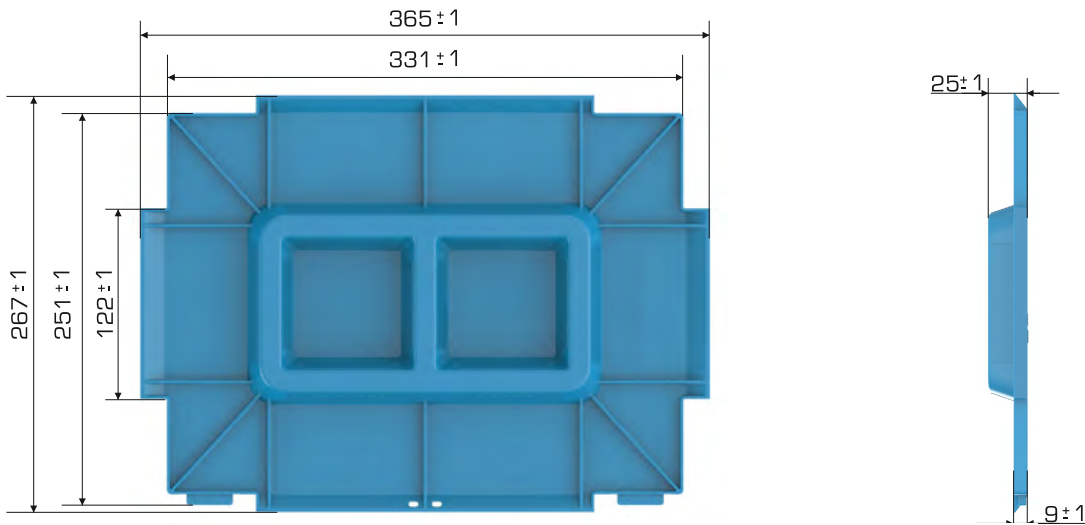

%100 Recyclable

Food Grade

Product Details

External Dimensions	Weight	Overlap Height
267x365x25 (h)mm	230 gr PPC (±3)	43 mm

Loading Informations

Loading Type	Package Details	Loading Quantities
40'HC	1.350 pcs / 80*120 pallet	33.750 pcs
Truck	1.350 pcs / 80*120 pallet	44.550 pcs