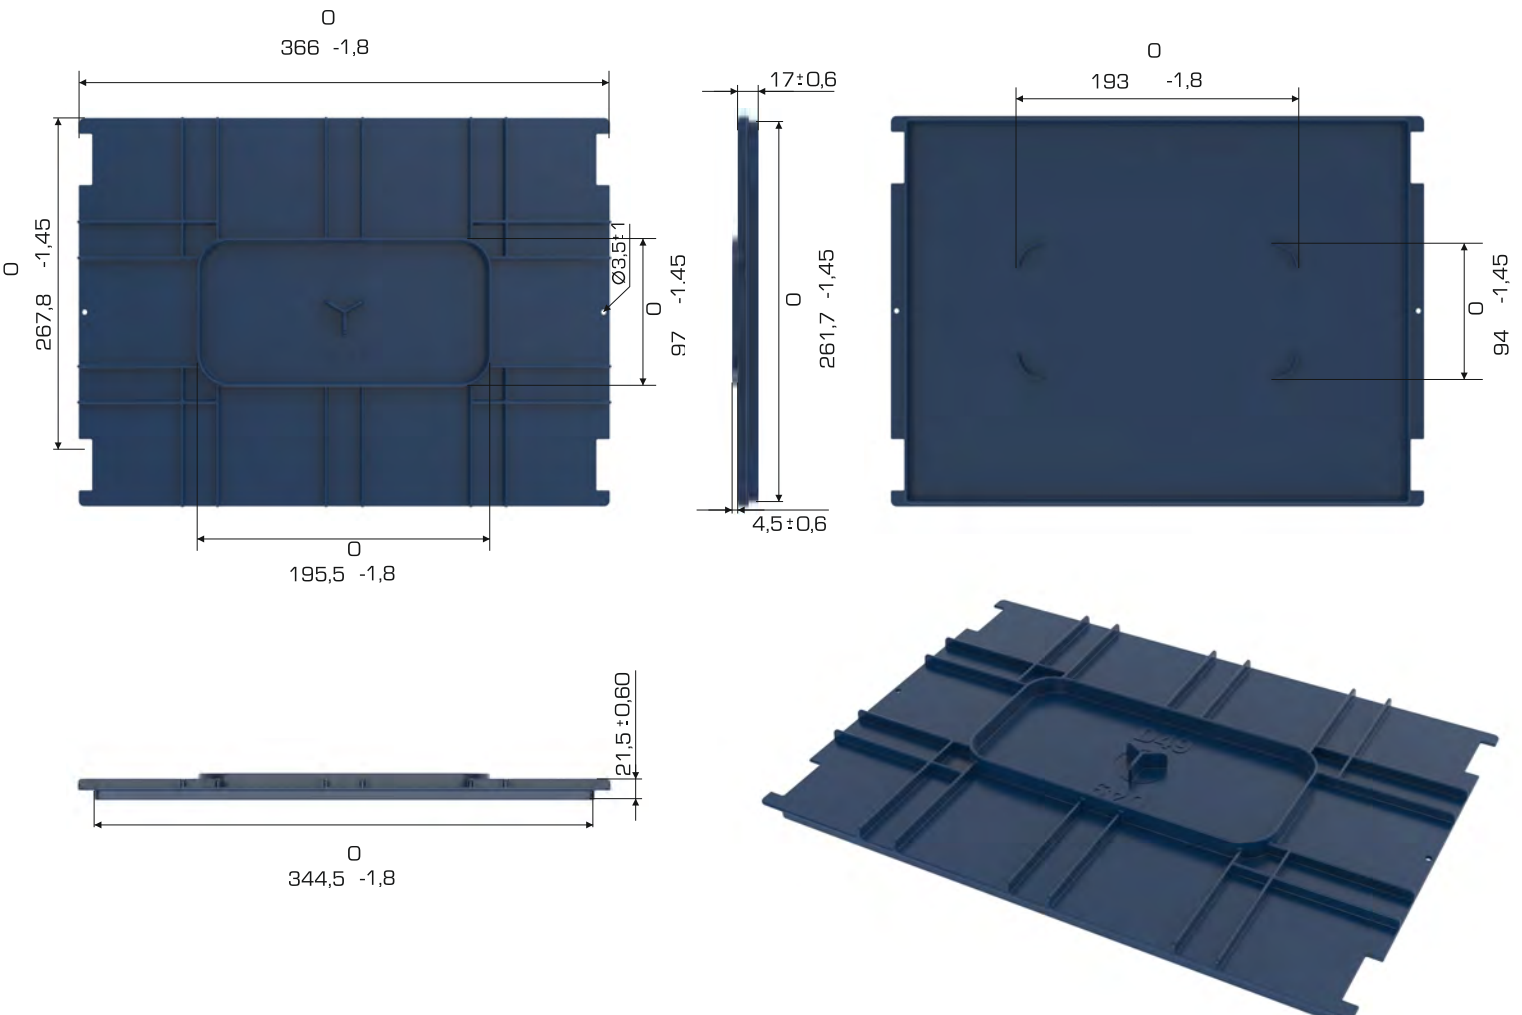

%100 Recyclable

Food Grade

**Product Details**

External Dimensions	Weight	Overlap Height
267,8x366x21,5 (h)mm	250 gr PPC ( $\pm 3$ )	38 mm

**Loading Informations**

Loading Type	Package Details	Loading Quantities
40'HC	675 pcs / 80*120 pallet	16.875 pcs
Truck	675 pcs / 80*120 pallet	22.275 pcs