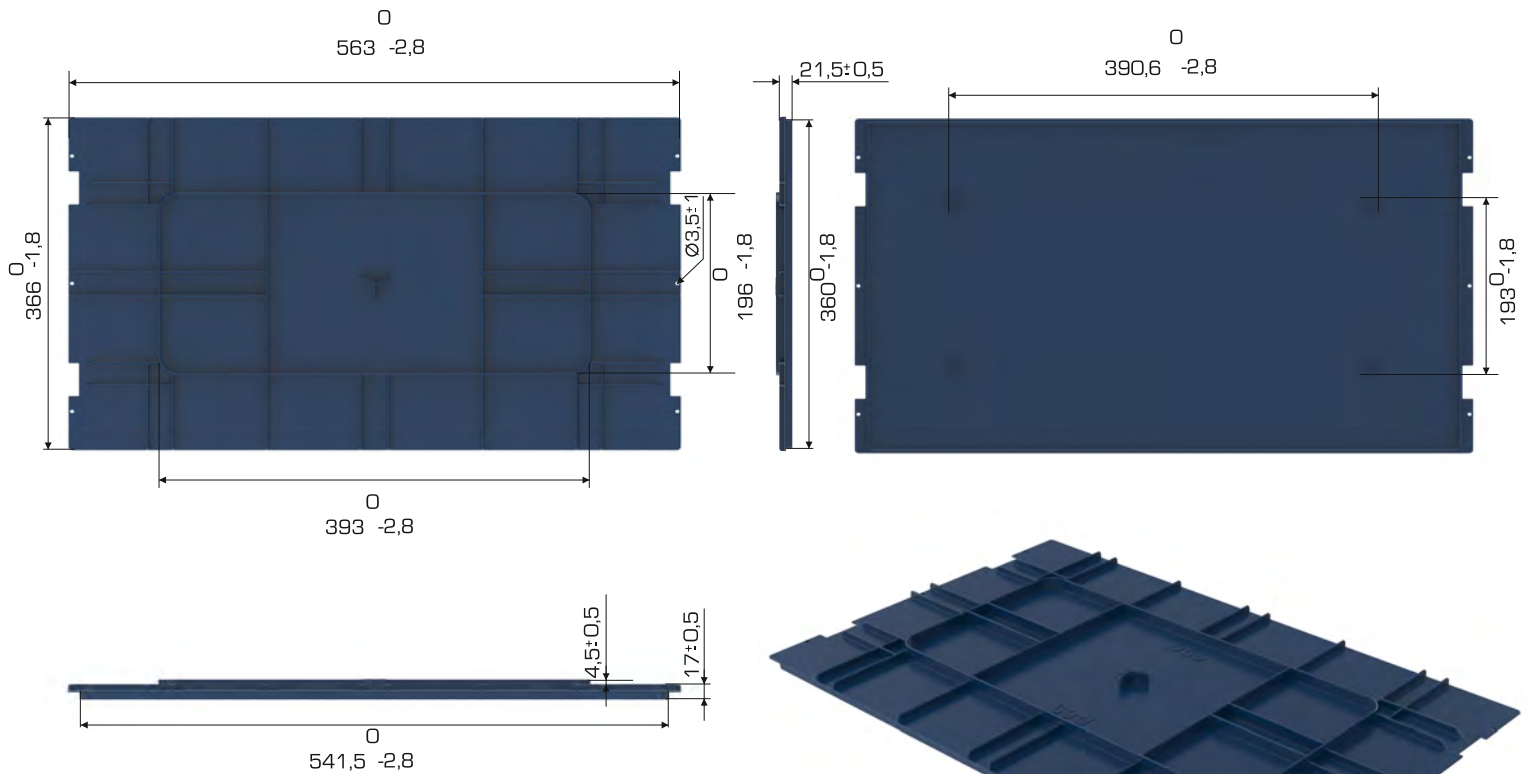

%100 Recyclable

Food Grade

Product Details

External Dimensions	Weight	Overlap Height
366x563x21,5 (h)mm	520 gr PPC (± 3)	38 mm

Loading Informations

Loading Type	Package Details	Loading Quantities
40'HC	300 pcs / 80*120 pallet	7.500 pcs
Truck	300 pcs / 80*120 pallet	9.900 pcs