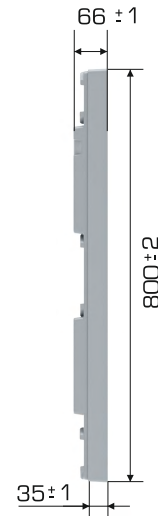

%100 Recyclable

Food Grade

Product Details

External Dimensions	Weight	Overlap Height
808x1211x66 (h)mm	5.350 gr PPC (± 0.3)	104 mm

Loading Informations

Loading Type	Package Details	Loading Quantities
40'HC	50 pcs / 80*120 pallet	1.150 pcs
Truck	50 pcs / 80*120 pallet	1.650 pcs