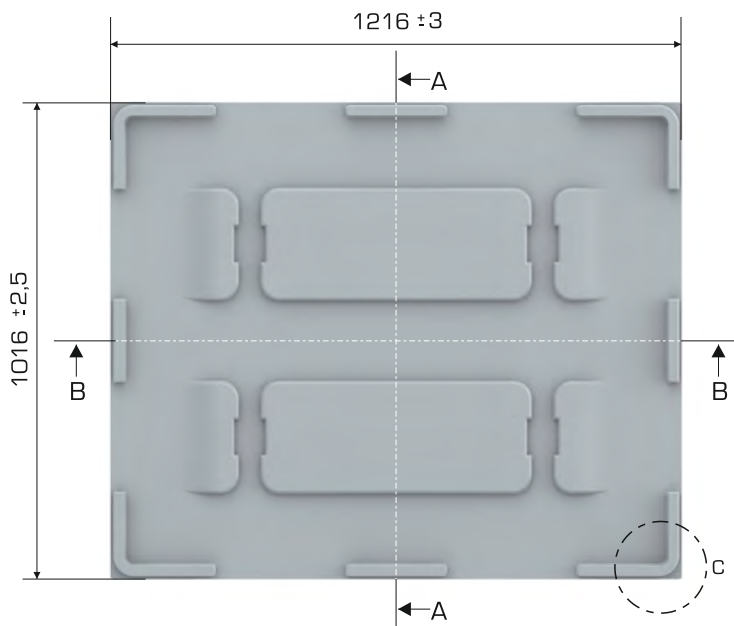

%100 Recyclable

Food Grade

Product Details

External Dimensions	Weight	Overlap Height
1016x1216x79 (h)mm	6760 gr PPC/7.200 gr HDPE (±0.3)	128 mm

Loading Informations

Loading Type	Package Details	Loading Quantities
40'HC	50 pcs / 100*120 pallet	1.050 pcs
Truck	50 pcs / 100*120 pallet	1.300 pcs