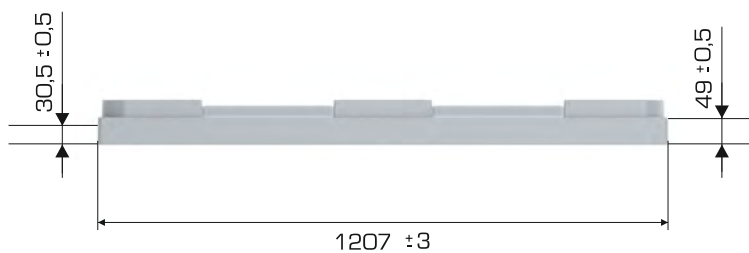

Branding Solutions

Digital Printing	Laser Printing	Screen Printing	Hot Stamping	Cliche	Labeling	RFID
✓	✓	✓	✓	✓	✓	✓