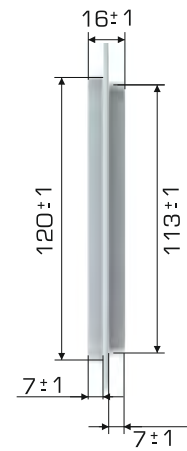

%100 Recyclable

Food Grade

**Product Details**

External Dimensions	Weight	Overlap Height
146x196x16 (h)mm	60 gr PPC(±3%)	25 mm

**Loading Informations**

Loading Type	Package Details	Loading Quantities
40'HC	1.500 pcs / 80* 120 pallet	37.500 pcs
Truck	1.500 pcs / 80* 120 pallet	49.500 pcs