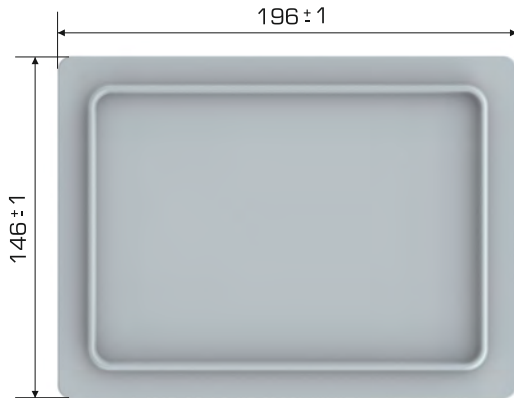

%100 Recyclable

Food Grade

**Product Details**

External Dimensions	Weight	Overlap Height
146x196x16 (h)mm	60 gr PPC(±3%)	25 mm

**Loading Informations**

Loading Type	Package Details	Loading Quantities
40'HC	1.500 pcs / 80* 120 pallet	37.500 pcs
Truck	1.500 pcs / 80* 120 pallet	49.500 pcs