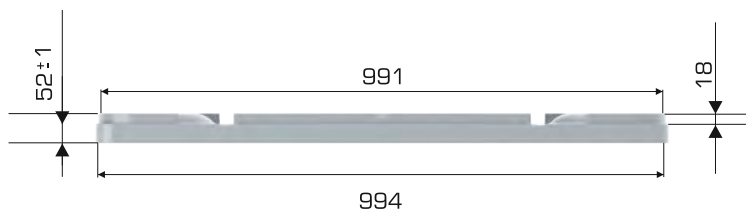

%100 Recyclable

Food Grade

Product Details

External Dimensions	Weight	Overlap Height
649x1002x52 (h)mm	2.620 gr PPC/2.800 gr HDPE(±3%)	86 mm

Loading Type	Package Details	Loading Quantities
40'HC	100 pcs / 100* 130 pallet	2.000 pcs
Truck	100 pcs / 100* 130 pallet	1.800 pcs