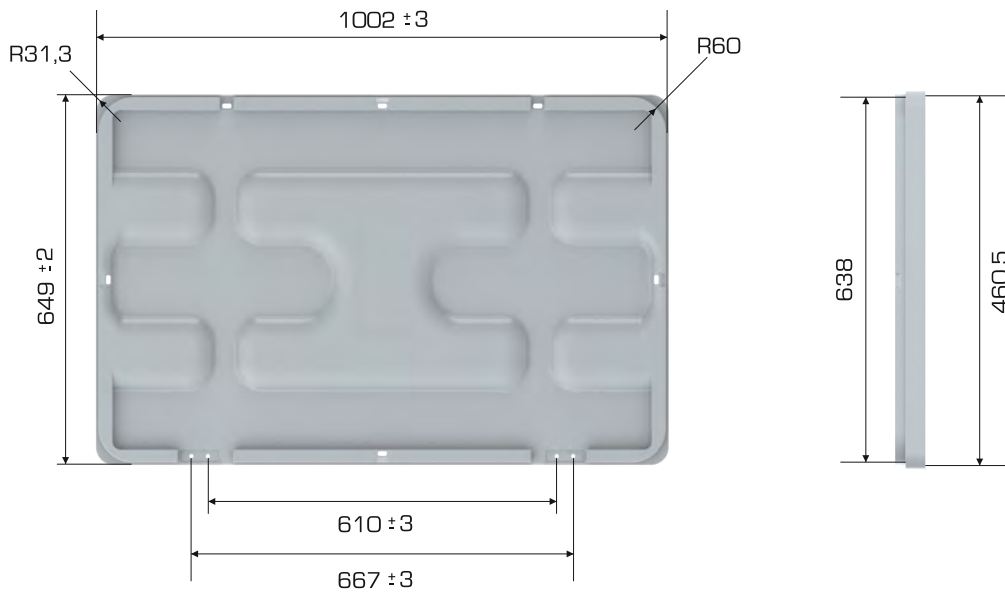

%100 Recyclable

Food Grade

Product Details

External Dimensions	Weight	Overlap Height
649x1002x52 (h)mm	2.620 gr PPC/2.800 gr HDPE(±3%)	86 mm

Loading Type	Package Details	Loading Quantities
40'HC	100 pcs / 100* 130 pallet	2.000 pcs
Truck	100 pcs / 100* 130 pallet	1.800 pcs