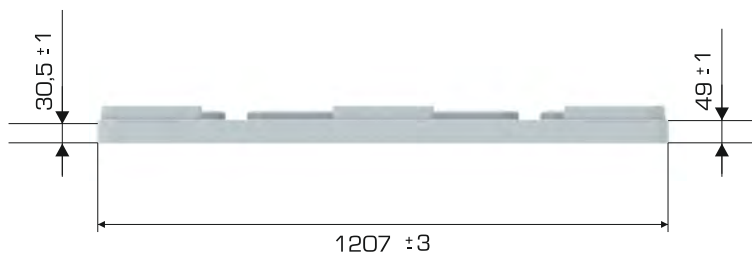

SECTION B-B

Branding Solutions

Digital Printing	Laser Printing	Screen Printing	Hot Stamping	Cliche	Labeling	RFID
✓	✓	✓	✓	✓	✓	✓