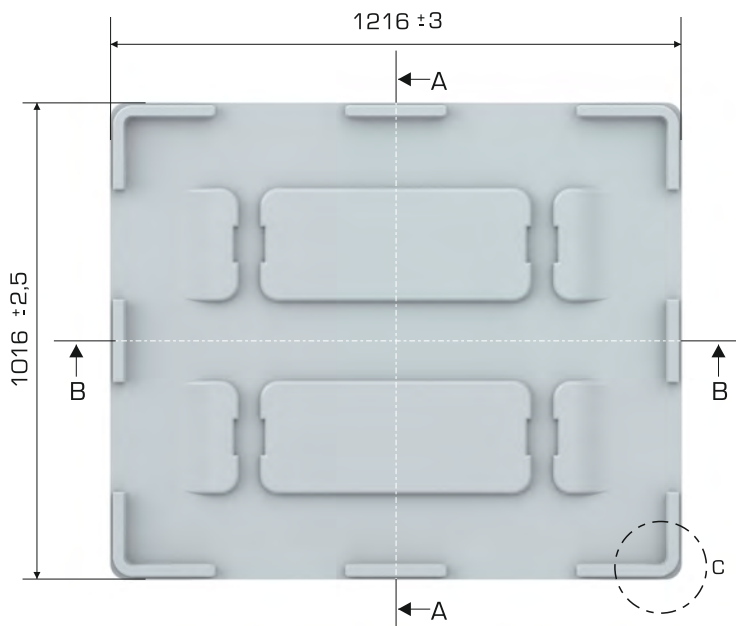

%100 Recyclable

Food Grade

Product Details

External Dimensions	Weight	Overlap Height
1016x1216x79 (h)mm	6760 gr PPC/7.200 gr HDPE (±3%)	128 mm

Loading Informations

Loading Type	Package Details	Loading Quantities
40'HC	50 pcs / 100*120 pallet	1.050 pcs
Truck	50 pcs / 100*120 pallet	1.300 pcs