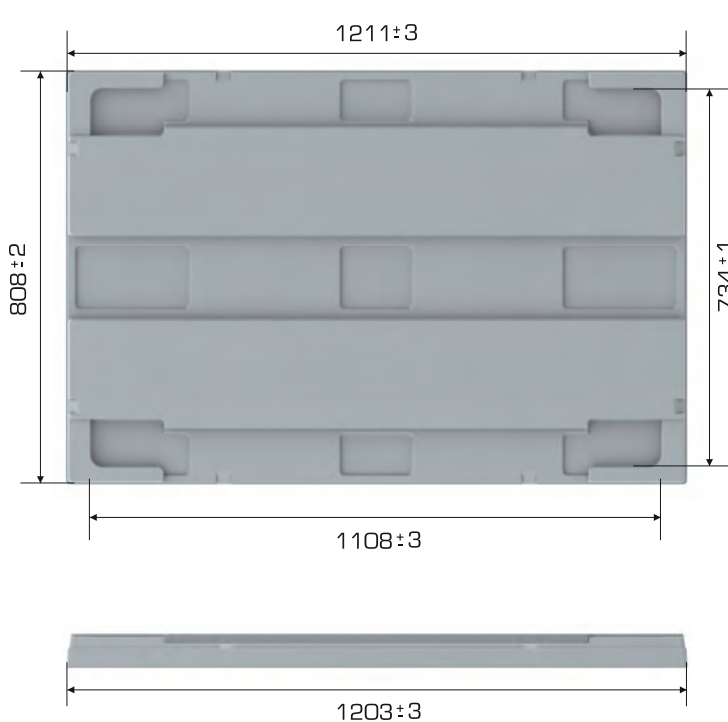

%100 Recyclable

Food Grade

Product Details

External Dimensions	Weight	Overlap Height
808x1211x66 (h)mm	5.350 gr PPC (±%3)	104 mm

Loading Informations

Loading Type	Package Details	Loading Quantities
40'HC	50 pcs / 80*120 pallet	1.150 pcs
Truck	50 pcs / 80*120 pallet	1.650 pcs