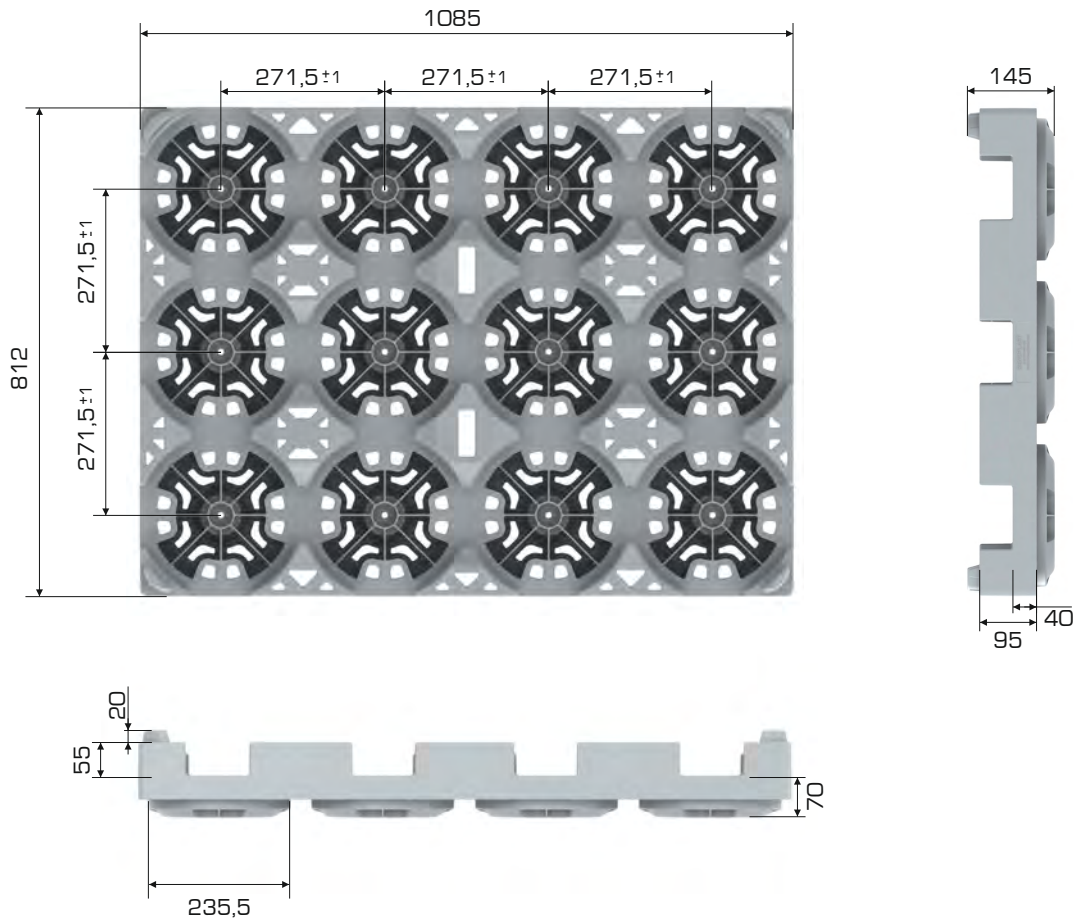

%100 Recyclable

Food Grade

Product Details

Product Type	Dimensions	Weight	Overlap Height
JUG SEPERATOR	812x1085x145 (h)mm	8.800 gr PPC (±3%)	240 mm / +95 mm↑

Loading Capacities

Product Type	Static	Dynamic	Racking
JUG SEPERATOR	1.000 kg	400 kg	X

Loading Informations

Product Type	40' HC	Truck
JUG SEPERATOR	308 pcs	900 pcs

Branding Solutions

Digital Printing	Laser Printing	Screen Printing	Hot Stamping	Cliche	Labeling	RFID
✓	✓	✓	✓	✓	✓	✓