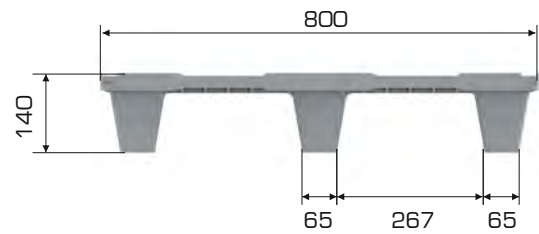

Loading Information

Pallet Type	40'HC	Truck
NESTABLE OD	1.750 pcs	2.110 pcs
NESTABLE OD 3R	550 pcs	756 pcs

Branding Solutions

Digital Printing	Laser Printing	Screen Printing	Hot Stamping	Cliche	Labeling	RFID
✓	✓	✓	✓	✓	✓	✓