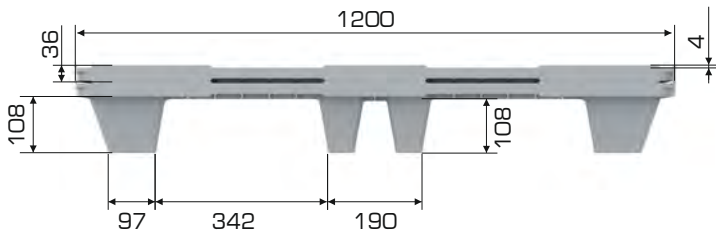

Loading Information

Pallet Type	40'HC	Truck
NESTABLE OD	1.750 pcs	2.110 pcs
NESTABLE OD 3R	550 pcs	756 pcs

Branding Solutions

Digital Printing	Laser Printing	Screen Printing	Hot Stamping	Cliche	Labeling	RFID
✓	✓	✓	✓	✓	✓	✓