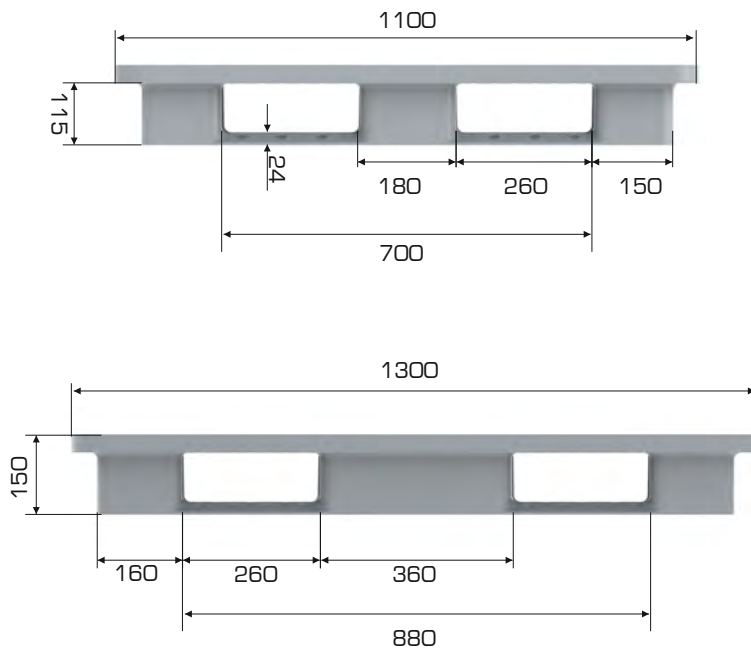

%100 Recyclable

Food Grade

Pallet Details

Pallet Type	Dimensions	Weight	Safety Rims
GA-1101300D6R	1100x1300x150 (h)mm	12.450 gr PPC / 13.200 gr HDPE(±3%)	X

Pallet Capacities

Pallet Type	Static	Dynamic	Racking
GA-1101300D6R	3.000 kg	1.500 kg	X

Loading Information

Pallet Type	40' HC	Truck
GA-1101300D6R	288 pcs	396 pcs

Branding Solutions

Digital Printing	Laser Printing	Screen Printing	Hot Stamping	Cliche	Labeling	RFID
✓	✓	✓	✓	✓	✓	✓