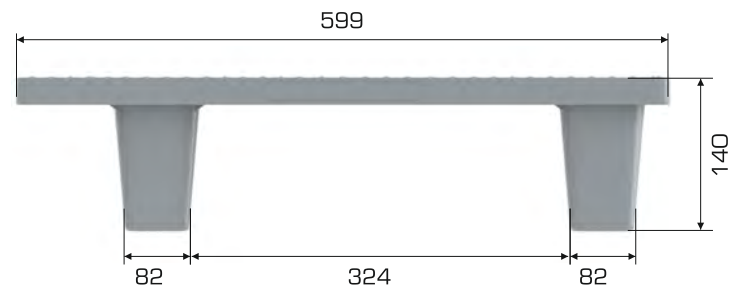

%100 Recyclable

Food Grade

Pallet Details

Pallet Type	Dimensions	Weight	Overlap Height
4060 NESTABLE CD	399x599x140 (h)mm	1.240 gr HDPE (±3%)	177 mm/+37 mm ↑

Pallet Capacities

Pallet Type	Static	Dynamic	Racking
4060 NESTABLE CD	150 kg	150 kg	X

Loading Information

Pallet Type	40' HC	Truck
4060 NESTABLE CD	6.000 pcs	7.920 pcs

Safety Rims Options

Branding Solutions

Digital Printing	Laser Printing	Screen Printing	Hot Stamping	Cliche	Labeling	RFID
✓	✓	✓	✓	✓	✓	✓