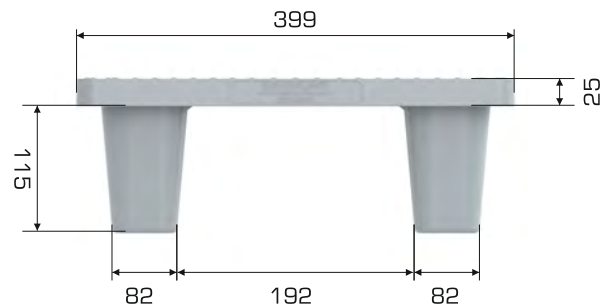

%100 Recyclable

Food Grade

Pallet Details

Pallet Type	Dimensions	Weight	Overlap Height
4060 NESTABLE CD	399x599x140 (h)mm	1.240 gr HDPE (±3%)	177 mm/+37 mm ↑

Pallet Capacities

Pallet Type	Static	Dynamic	Racking
4060 NESTABLE CD	150 kg	150 kg	X

Loading Information

Pallet Type	40' HC	Truck
4060 NESTABLE CD	6.000 pcs	7.920 pcs

Safety Rims Options

Branding Solutions

Digital Printing	Laser Printing	Screen Printing	Hot Stamping	Cliche	Labeling	RFID
✓	✓	✓	✓	✓	✓	✓