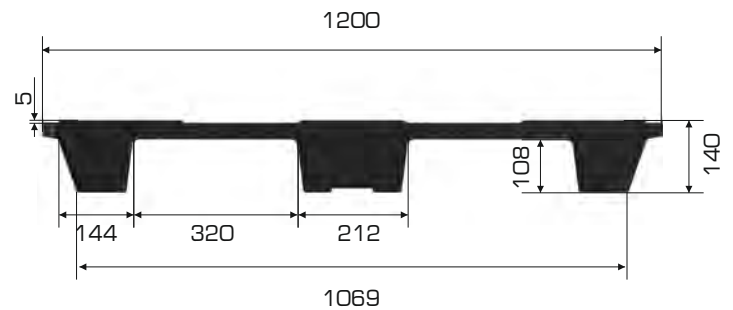

3 Runners

%100 Recyclable

Food Grade

Pallet Details

Pallet Type	Dimensions	Weight	Overlap Height
NESTABLE OD	1000x1200x140 (h)mm	5.675 gr PPC / 6.130 gr HDPE (±%3)	176 mm / +36 mm ↑
NESTABLE OD 3R	1000x1200x144 (h)mm	8.165 gr PPC / 8.770 gr HDPE (±%3)	288 mm

Pallet Capacities

Pallet Type	Static	Dynamic	Racking
NESTABLE OD	1.800 kg	600 kg	X
NESTABLE OD 3R			150 kg

Loading Information

Pallet Type	40'HC	Truck
NESTABLE OD	1.104 pcs	1.400 pcs
NESTABLE OD 3R	500 pcs	648 pcs