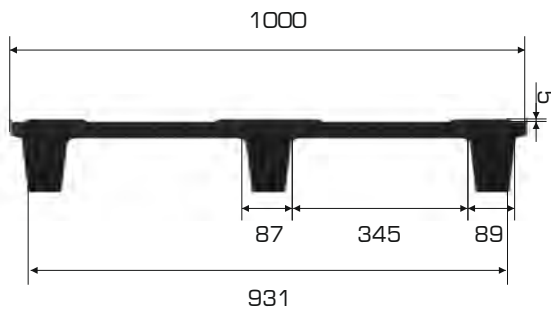

3 Runners

%100 Recyclable

Food Grade

Pallet Details

Pallet Type	Dimensions	Weight	Overlap Height
NESTABLE OD	1000x1200x140 (h)mm	5.675 gr PPC / 6.130 gr HDPE (±%3)	176 mm / +36 mm ↑
NESTABLE OD 3R	1000x1200x144 (h)mm	8.165 gr PPC / 8.770 gr HDPE (±%3)	288 mm

Pallet Capacities

Pallet Type	Static	Dynamic	Racking
NESTABLE OD	1.800 kg	600 kg	X
NESTABLE OD 3R			150 kg

Loading Information

Pallet Type	40'HC	Truck
NESTABLE OD	1.104 pcs	1.400 pcs
NESTABLE OD 3R	500 pcs	648 pcs