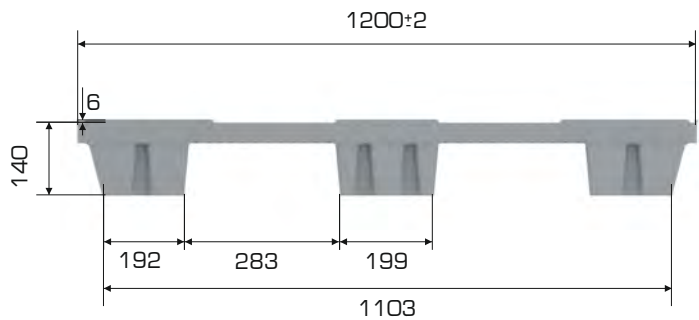

%100 Recyclable

Food Grade

**Pallet Details**

Pallet Type	Dimensions	Weight	Overlap Height
EXP-80120 2K 0D	800x1200x140 (h)mm	6.350 gr PPC / 6.925 gr HDPE (±3%)	192 mm / +52 mm ↑

**Pallet Capacities**

Pallet Type	Static	Dynamic	Racking
EXP-80120 2K 0D	2.200 kg	1.000 kg	X

**Loading Information**

Pallet Type	40' HC	Truck
EXP-80120 2K 0D	1.125 pcs	1.650 pcs

**Branding Solutions**

Digital Printing	Laser Printing	Screen Printing	Hot Stamping	Cliche	Labeling	RFID
✓	✓	✓	✓	✓	✓	✓