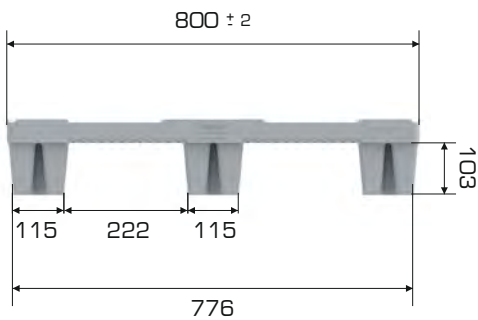

%100 Recyclable

Food Grade

**Pallet Details**

Pallet Type	Dimensions	Weight	Overlap Height
EXP-80120 2K 0D	800x1200x140 (h)mm	6.350 gr PPC / 6.925 gr HDPE (±3%)	192 mm / +52 mm ↑

**Pallet Capacities**

Pallet Type	Static	Dynamic	Racking
EXP-80120 2K 0D	2.200 kg	1.000 kg	X

**Loading Information**

Pallet Type	40' HC	Truck
EXP-80120 2K 0D	1.125 pcs	1.650 pcs

**Branding Solutions**

Digital Printing	Laser Printing	Screen Printing	Hot Stamping	Cliche	Labeling	RFID
✓	✓	✓	✓	✓	✓	✓