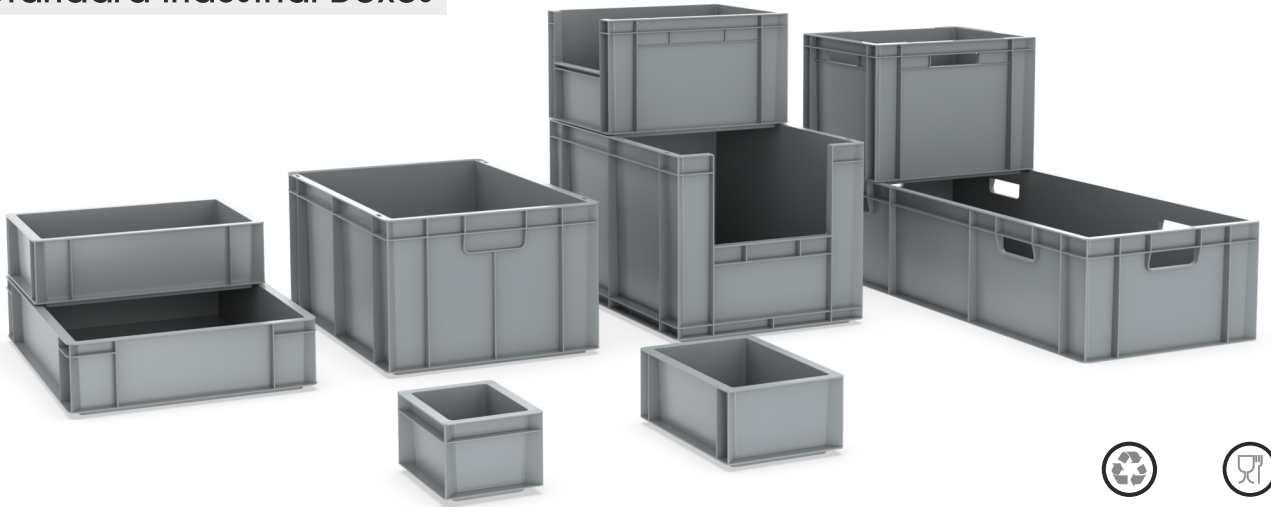

Standard Industrial Boxes

%100 Recyclable Food Grade

Product Code	External Dimensions	Internal Dimensions	Weight	Unit Load	2nd Height	Handle Options
B-2111	148x198x118 (h)mm	116x165x115 (h)mm	235 gr PPC (±%3)	3 kg	+106 mm	Open: X Closed: ✓
B-3211	198x298x118 (h)mm	164x264x116 (h)mm	410 gr PPC (±%3)	5 kg	+110 mm	Open: X Closed: ✓
B-4311	298x398x120 (h)mm	264x364x118 (h)mm	730 gr PPC (±%3)	10 kg	+210 mm	Open: X Closed: ✓
B-4322	298x398x230 (h)mm	264x364x228 (h)mm	1.150 gr PPC (±%3)	15 kg	+220 mm	Open: ✓ Closed: ✓
B-4322-1	298x398x230 (h)mm	264x364x228 (h)mm	1.080 gr PPC (±%3)	15 kg	+220 mm	Open: ✓ Closed: ✓
B-4375	295x395x75 (h)mm	265x365x72 (h)mm	610 gr PPC (±%3)	+8 kg	+65 mm	Open: X Closed: ✓
B-4610	398x596x120 (h)mm	364x562x117 (h)mm	1.200 gr PPC/1.300 gr HDPE (±%3)	20 kg	+110 mm	Open: X Closed: ✓
B-4611	398x596x120 (h)mm	364x562x108 (h)mm	1.395 gr PPC (±%3)	20 kg	+110 mm	Open: X Closed: ✓
B-4616	398x596x175 (h)mm	364x562x163 (h)mm	1.955 gr PPC (±%3)	20 kg	+165 mm	Open: ✓ Closed: ✓
B-4622	398x596x230 (h)mm	364x562x218 (h)mm	2.230 gr PPC (±%3)	20 kg	+220 mm	Open: ✓ Closed: ✓
B-4628	398x596x290 (h)mm	364x562x278 (h)mm	2.525 gr PPC (±%3)	25 kg	+280 mm	Open: ✓ Closed: ✓
B-4633	398x596x340 (h)mm	364x562x328 (h)mm	2.900 gr PPC (±%3)	25 kg	+330 mm	Open: ✓ Closed: ✓
B-4634	398x596x340 (h)mm	364x562x328 (h)mm	2.860 gr PPC (±%3)	25 kg	+330 mm	Open: ✓ Closed: ✓
B-4635	399x597x347 (h)mm	365x563x335 (h)mm	2.800 gr PPC (±%3)	25 kg	+337 mm	Open: ✓ Closed: ✓
B-4635-1	399x597x347 (h)mm	365x563x334 (h)mm	2.725 gr PPC (±%3)	25 kg	+337 mm	Open: ✓ Closed: ✓
B-4644	398x596x450 (h)mm	364x562x438 (h)mm	3.535 gr PPC (±%3)	30 kg	+440 mm	Open: ✓ Closed: ✓
B-4644-1	398x596x450 (h)mm	364x562x438 (h)mm	3.470 gr PPC (±%3)	30 kg	+440 mm	Open: ✓ Closed: ✓
B-4011	399x997x120 (h)mm	365x963x107 (h)mm	2.470 gr PPC (±%3)	20 kg	+210 mm	Open: X Closed: ✓
B-4022	399x997x230 (h)mm	365x963x217 (h)mm	3.320 gr PPC (±%3)	20 kg	+220 mm	Open: ✓ Closed: ✓
B-8622	599x799x230 (h)mm	568x768x218 (h)mm	4.200 gr PPC (±%3)	30 kg	+221 mm	Open: ✓ Closed: ✓
B-8625	600x800x260 (h)mm	569x770x248 (h)mm	4.320 gr PPC (±%3)	30 kg	+251 mm	Open: ✓ Closed: ✓
B-8633	599x799x340 (h)mm	568x768x328 (h)mm	5.220 gr PPC (±%3)	30 kg	+331 mm	Open: ✓ Closed: ✓
B-8644	599x799x450 (h)mm	568x768x438 (h)mm	6.250 gr PPC (±%3)	30 kg	+441 mm	Open: ✓ Closed: ✓