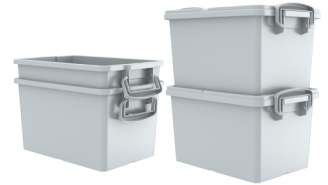

Product Code	External Dimensions	Internal Dimensions	Weight	Unit Load	2nd Height	Handle Options
B-2617	173x258x180 (h)mm	150x217x165 (h)mm	272 gr PPC (±%3)	2 kg	+156 mm	Open: X Closed: ✓
B-3217	200x300x170 (h)mm	180x262x150 (h)mm	417 gr PPC (±%3)	3 kg	+154 mm	Open: X Closed: ✓
B-3825	262x398x158 (h)mm	230x330x140 (h)mm	610 gr PPC (±%3)	2 kg	+134 mm	Open: X Closed: ✓
B-4531	317x470x233 (h)mm	283x400x218 (h)mm	1.000 gr PPC (±%3)	2 kg	+211 mm	Open: X Closed: ✓

Product Code	Loading Quantities			
	40HC	Truck	40HC	Truck
B-2617	500 pcs / 80*120 pallet	500 pcs / 80*120	12.500 pcs	16.500 pcs
B-2617	500 pcs / 80*120 pallet	500 pcs / 80*120	12.500 pcs	16.500 pcs
B-3825	270 pcs / 80*120 pallet	270 pcs / 80*120	6.750 pcs	8.910 pcs
B-4531	128 pcs / 80*120 pallet	128 pcs / 80*120	3.200 pcs	4.224 pcs