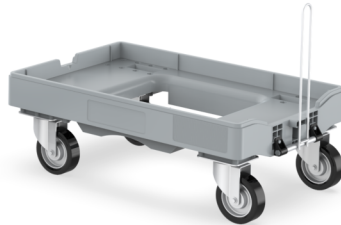

Attached Lid Containers

Product Code	External Dimensions	Internal Dimensions	Weight	Unit Load	2nd Height	Handle Options
B-2617	173x258x180 (h)mm	150x217x165 (h)mm	272 gr PPC (±%3)	2 kg	+156 mm	Open: X Closed: ✓
B-3217	200x300x170 (h)mm	180x262x150 (h)mm	417 gr PPC (±%3)	3 kg	+154 mm	Open: X Closed: ✓
B-3825	262x398x158 (h)mm	230x330x140 (h)mm	610 gr PPC (±%3)	2 kg	+134 mm	Open: X Closed: ✓
B-4531	317x470x233 (h)mm	283x400x218 (h)mm	1.000 gr PPC (±%3)	2 kg	+211 mm	Open: X Closed: ✓

Product Code	Loading Quantities			
	40HC	Truck	40HC	Truck
B-2617	500 pcs / 80*120 pallet	500 pcs / 80*120	12.500 pcs	16.500 pcs
B-2617	500 pcs / 80*120 pallet	500 pcs / 80*120	12.500 pcs	16.500 pcs
B-3825	270 pcs / 80*120 pallet	270 pcs / 80*120	6.750 pcs	8.910 pcs
B-4531	128 pcs / 80*120 pallet	128 pcs / 80*120	3.200 pcs	4.224 pcs

Dolly

%100 Recyclable Food Grade

Product Code	External Dimensions			Internal Dimensions	Weight		
	Body	With Wheels	With Wheels+Towbar		Body	With Wheels	With Wheels+Towbar
ECO BENODOLLY 4060	398x595x75 (h)mm	398x595x160 (h)mm	X	371x571x25 (h)mm	1.050 gr PPC (±%3)	2.248 gr PPC (±%3)	X
BENODOLLY 4060	400x600x100 (h)mm	400x600x215 (h)mm	400x617x430 (h)mm	370x570x37 (h)mm	1.700 gr PPC (±%3)	4.350 gr PPC (±%3)	4.850 gr PPC (±%3)
BENODOLLY 5464	546x646x149 (h)mm	546x646x174 (h)mm	X	340x440x48 (h)mm	2.700 gr PPC (±%3)	3.812 gr PPC (±%3)	X

Product Code	40HC			Truck				
	Dynamic	Dual Height (With wheels)	Body	With Wheels	With Wheels+Towbar	Body	With Wheels	With Wheels+Towbar
ECO BENODOLLY 4060	100 kg	+286 mm	4.950 pcs	2.090 pcs	X	6.204 pcs	2.600 pcs	X
BENODOLLY 4060	400 kg	+370 mm	3.520 pcs	1.540 pcs	1.430 pcs	4.680 pcs	1.820 pcs	1.690 pcs
BENODOLLY 5464	150 kg	+299 mm	1.368 pcs	1.368 pcs	X	1.760 pcs	1.760 pcs	X

Water Bottle Pallet and Separator

For Preform / For Glass

%100 Recyclable Food Grade