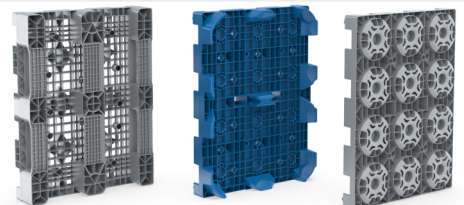

Loading Quantities

Product Code	40HC	Truck
Water Bottle Palle OD 2R	336 pcs	432 pcs
Water Bottle Palle OD 3R	336 pcs	432 pcs
Water Bottle Separator	560 pcs	720 pcs
Class Water Bottle Separator	308 pcs	900 pcs