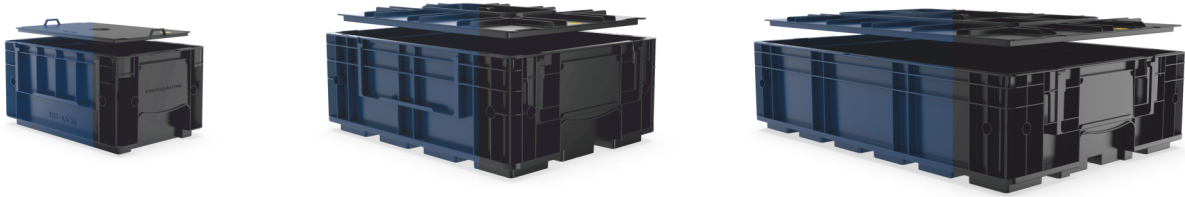

R-KLT Industrial Boxes and Lids

Verband der
Automobilindustrie