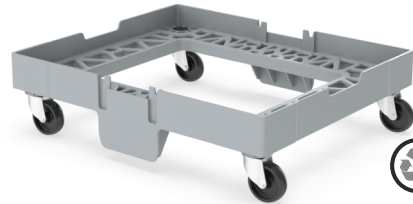

Attached Lid Containers

Product Code	External Dimensions	Internal Dimensions	Weight	Unit Load	2nd Height	Handle Options
B-2617	173x258x180 (h)mm	150x217x165 (h)mm	272 gr PPC (±%3)	2 kg	+156 mm	Open: X Closed: ✓
B-3217	200x300x170 (h)mm	180x262x150 (h)mm	417 gr PPC (±%3)	3 kg	+154 mm	Open: X Closed: ✓
B-3825	262x398x158 (h)mm	230x330x140 (h)mm	610 gr PPC (±%3)	2 kg	+134 mm	Open: X Closed: ✓
B-4531	317x470x233 (h)mm	283x400x218 (h)mm	1.000 gr PPC (±%3)	2 kg	+211 mm	Open: X Closed: ✓

Product Code	Loading Quantities			
	40HC	Truck	40HC	Truck
B-2617	500 pcs / 80*120 pallet	500 pcs / 80*120	12.500 pcs	16.500 pcs
B-2617	500 pcs / 80*120 pallet	500 pcs / 80*120	12.500 pcs	16.500 pcs
B-3825	270 pcs / 80*120 pallet	270 pcs / 80*120	6.750 pcs	8.910 pcs
B-4531	128 pcs / 80*120 pallet	128 pcs / 80*120	3.200 pcs	4.224 pcs

Dolly

%100 Recyclable Food Grade

Product Code	External Dimensions			Internal Dimensions	Weight		
	Body	With Wheels	With Wheels+Towbar		Body	With Wheels	With Wheels+Towbar
ECO BENODOLLY 4060	398x595x75 (h)mm	398x595x160 (h)mm	X	371x571x25 (h)mm	1.050 gr PPC (±%3)	2.248 gr PPC (±%3)	X
BENODOLLY 4060	400x600x100 (h)mm	400x600x215 (h)mm	400x617x430 (h)mm	370x570x37 (h)mm	1.700 gr PPC (±%3)	4.350 gr PPC (±%3)	4.850 gr PPC (±%3)
BENODOLLY 5464	546x646x149 (h)mm	546x646x174 (h)mm	X	340x440x48 (h)mm	2.700 gr PPC (±%3)	3.812 gr PPC (±%3)	X

Product Code	40HC			Truck				
	Dynamic	Dual Height (With wheels)	Body	With Wheels	With Wheels+Towbar	Body	With Wheels	With Wheels+Towbar
ECO BENODOLLY 4060	100 kg	+286 mm	4.950 pcs	2.090 pcs	X	6.204 pcs	2.600 pcs	X
BENODOLLY 4060	400 kg	+370 mm	3.520 pcs	1.540 pcs	1.430 pcs	4.680 pcs	1.820 pcs	1.690 pcs
BENODOLLY 5464	150 kg	+299 mm	1.368 pcs	1.368 pcs	X	1.760 pcs	1.760 pcs	X

Water Bottle Pallet and Separator

For Preform / For Glass

%100 Recyclable Food Grade