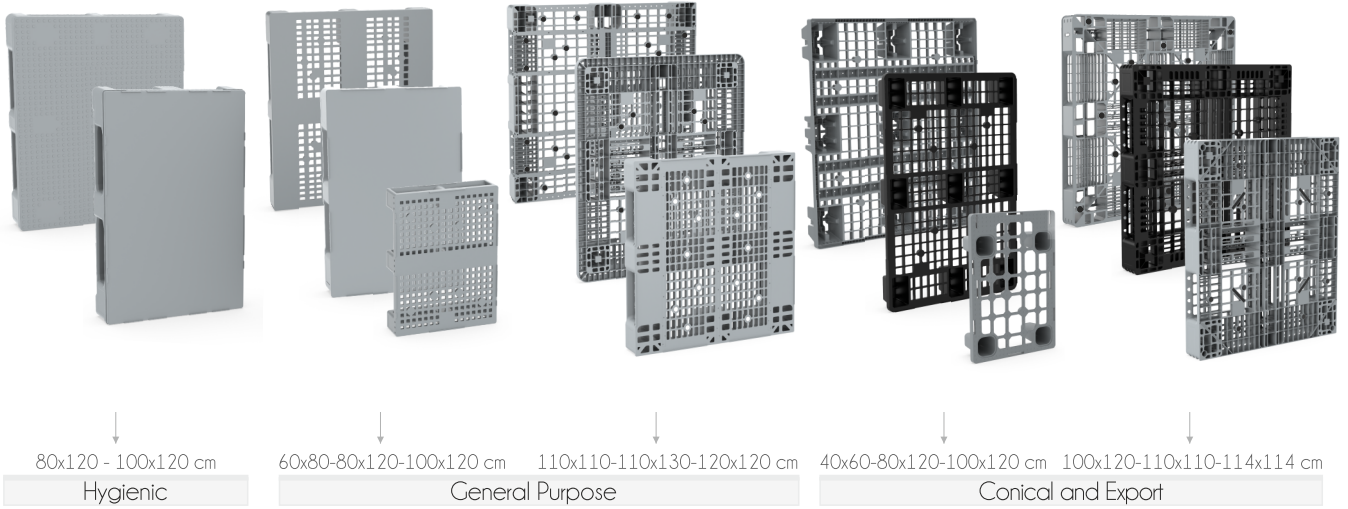

Pallets

%100 Recyclable

Food Grade

Product Code	Dimensions	Weight	Static	Dynamic	Racking	Profile
GPP-4060 Nestable OD	399x599x140 (h)mm	1.020 gr HDPE (±%3)	150 kg	150 kg	X	X
GPP-4060 Nestable CD	399x599x140 (h)mm	1.240 gr HDPE (±%3)	150 kg	150 kg	X	X
GPP-6080 OD	600x800x160 (h)mm	5.100 gr PPC/5.400 gr HDPE(±%3)	2.000 kg	1.000 kg	500 kg	X
GPP-6080 CD	600x800x160 (h)mm	5.350 gr PPC/5.700 gr HDPE(±%3)	2.000 kg	1.000 kg	500 kg	X
CPP 80120 OD	799x1.199x150 (h)mm	10.500 gr PPC/11.150 gr HDPE(±%3)	3.000 kg	1.000 kg	350 kg	X
GPP 80120 CD	799x1.199x150 (h)mm	11.400 gr PPC/12.200 gr HDPE(±%3)	3.000 kg	1.000 kg	X	X
GPP-80120 LW 3R OD	800x1.200x145 (h)mm	8.500 gr PPC/8.850 gr HDPE(±%3)	3.000 kg	1.000 kg	100 kg	X
GPP-80120 LW 5R OD	800x1.200x145 (h)mm	8.850 gr PPC/9.250 gr HDPE(±%3)	3.000 kg	1.000 kg	100 kg	X
GPP-80120 LW 3R CD	800x1.200x145 (h)mm	9.300 gr PPC/9.600 gr HDPE(±%3)	3.000 kg	1.000 kg	100 kg	X
GPP-80120 LW 5R CD	800x1.200x145 (h)mm	9.650 gr PPC/10.000 gr HDPE(±%3)	3.000 kg	1.000 kg	100 kg	X
EURO H1 OD	800x1.200x160 (h)mm	18.000 gr HDPE(±%3)	4.800 kg	1.200 kg	850 kg	X
HYG-80120 CD	800x1.200x152 (h)mm	18.000 gr HDPE(±%3)	4.800 kg	1.200 kg	1.000 kg	✓
EURO 115 OD	800x1.200x115 (h)mm	12.500 gr PPC/13.000 gr HDPE(±%3)	4.000 kg	750 kg	400 kg	X
EURO 115 CD	800x1.200x115 (h)mm	13.400 gr PPC/14.250 gr HDPE(±%3)	4.000 kg	750 kg	400 kg	X
EURO 150 OD	799x1.199x150 (h)mm	16.250 gr HDPE(±%3)	6.000 kg	2.000 kg	1.000 kg	✓
EURO 150 CD	799x1.199x150 (h)mm	16.415 gr HDPE(±%3)	5.000 kg	1.750 kg	1.000 kg	✓
GPP-80120 Nestable OD	800x1.200x140 (h)mm	9.700 gr PPC/10.200 gr HDPE(±%3)	3.600 kg	1.200 kg	X	X
EXP-80120 2K Nestable OD	800x1.200x140 (h)mm	6.350 gr PPC/6.925 gr HDPE(±%3)	2.200 kg	1.000 kg	X	X
EXP-80120 2K Nestable CD	800x1.200x140 (h)mm	7.100 gr PPC/7.570 gr HDPE(±%3)	2.200 kg	1.000 kg	X	X
EXP-80120 OD	800x1.200x140 (h)mm	4.920 gr PPC/5.240 gr HDPE(±%3)	1.800 kg	600 kg	X	X
EXP-80120 CD	800x1.200x140 (h)mm	6.300 gr PPC(±%3)	1.800 kg	600 kg	X	X
EXP-80120 H12	800x1.200x125 (h)mm	4.000 gr PPC(±%3)	1.800 kg	600 kg	X	X
80120 Mirror	825x1.223x185 (h)mm	7.200 gr HDPE(±%3)	1.000 kg	1.000 kg	X	X
GPP-100120 OD	1.000x1.200x150 (h)mm	14.800 gr PPC/15.650 gr HDPE(±%3)	3.000 kg	1.000 kg	X	X
CPP-100120 CD	1.000x1.200x150 (h)mm	15.900 gr PPC/16.550 gr HDPE(±%3)	3.000 kg	1.000 kg	450 kg	X
GPP-100120 LW OD	1.000x1.200x150 (h)mm	12.950 gr PPC/13.750 gr HDPE(±%3)	4.000 kg	1.000 kg	500 kg	X
GPP-100120 LW CD	1.000x1.200x150 (h)mm	13.450 gr PPC/14.250 gr HDPE(±%3)	4.000 kg	1.000 kg	500 kg	X
GPP-100120 HW OD	1.000x1.200x150 (h)mm	18.160 gr PPC/19.400 gr HDPE(±%3)	5.000 kg	1.250 kg	1.000 kg	X
GPP-100120 HW CD	1.000x1.200x150 (h)mm	18.560 gr PPC/19.800 gr HDPE(±%3)	5.000 kg	1.250 kg	1.000 kg	X
HYG-100120 CD	1.000x1.200x154 (h)mm	22.320 gr HDPE(±%3)	5.000 kg	2.500 kg	1.250 kg	✓
EXP-100120 OD	1.000x1.200x140 (h)mm	5.675 gr PPC/6.130 gr HDPE(±%3)	1.800 kg	600 kg	X	X
EXP-100120 H12	1.001x1.201x125 (h)mm	4.850 gr PPC(±%3)	3.000 kg	1.000 kg	X	X
EXP-100120 2K Nestable OD	1.000x1.200x140 (h)mm	7.300 gr PPC/7.900 gr HDPE(±%3)	2.200 kg	1.000 kg	X	X
EXP-100120 2K Nestable CD	1.000x1.200x140 (h)mm	7.900 gr PPC/8.755 gr HDPE(±%3)	2.200 kg	1.000 kg	X	X
EXP-100120 OD	1.000x1.200x140 (h)mm	9.500 gr PPC(±%3)	4.500 kg	1.500 kg	200 kg	X
100120 Mirror	1.002x1.206x185 (h)mm	8.450 gr HDPE(±%3)	1.000 kg	1.000 kg	X	X
EXP-101121 OD	1.016x1.219x140 (h)mm	9.685 gr PPC(±%3)	4.500 kg	1.500 kg	200 kg	X
GPP-110110 OD	1.100x1.100x160 (h)mm	16.200 gr PPC/17.100 gr HDPE(±%3)	4.000 kg	1.200 kg	450 kg	✓
GPP-110110 CD	1.100x1.100x160 (h)mm	17.600 gr PPC/18.200 gr HDPE(±%3)	4.000 kg	1.200 kg	450 kg	✓
EXP-110110 OD	1.101x1.101x135 (h)mm	10.750 gr PPC(±%3)	3.000 kg	1.500 kg	X	X
GPP-110130 OD	1.100x1.300x150 (h)mm	12.450 gr PPC/13.200 gr HDPE(±%3)	3.000 kg	1.500 kg	X	X
GPP-114114 OD	1.114x1.114x124 (h)mm	7.495 gr PPC(±%3)	3.000 kg	1.000 kg	X	X
GPP-120120 OD	1.200x1.200x150 (h)mm	12.750 gr PPC/13.900 gr HDPE(±%3)	4.000 kg	1.000 kg	X	✓