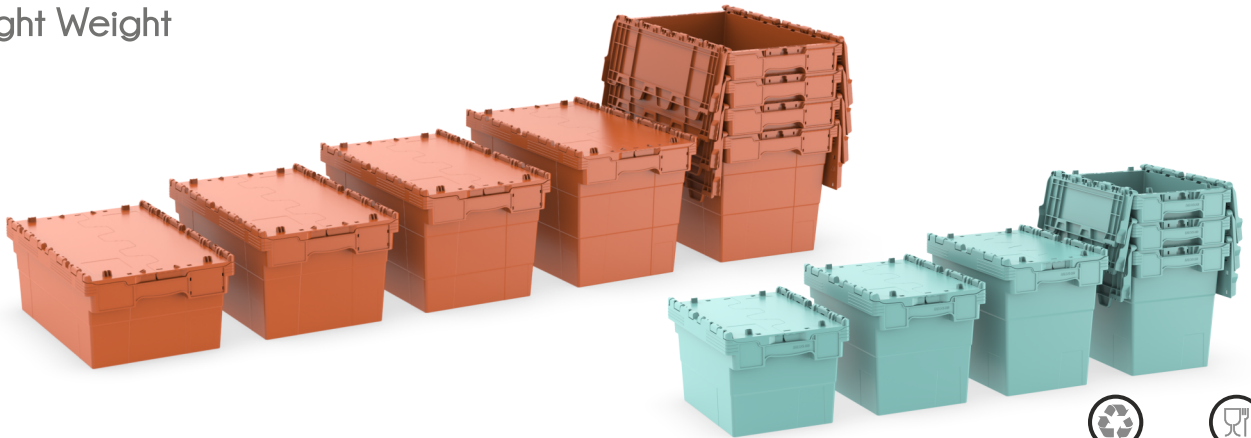

Eco Attached Lid Containers (ALC)

Light Weight