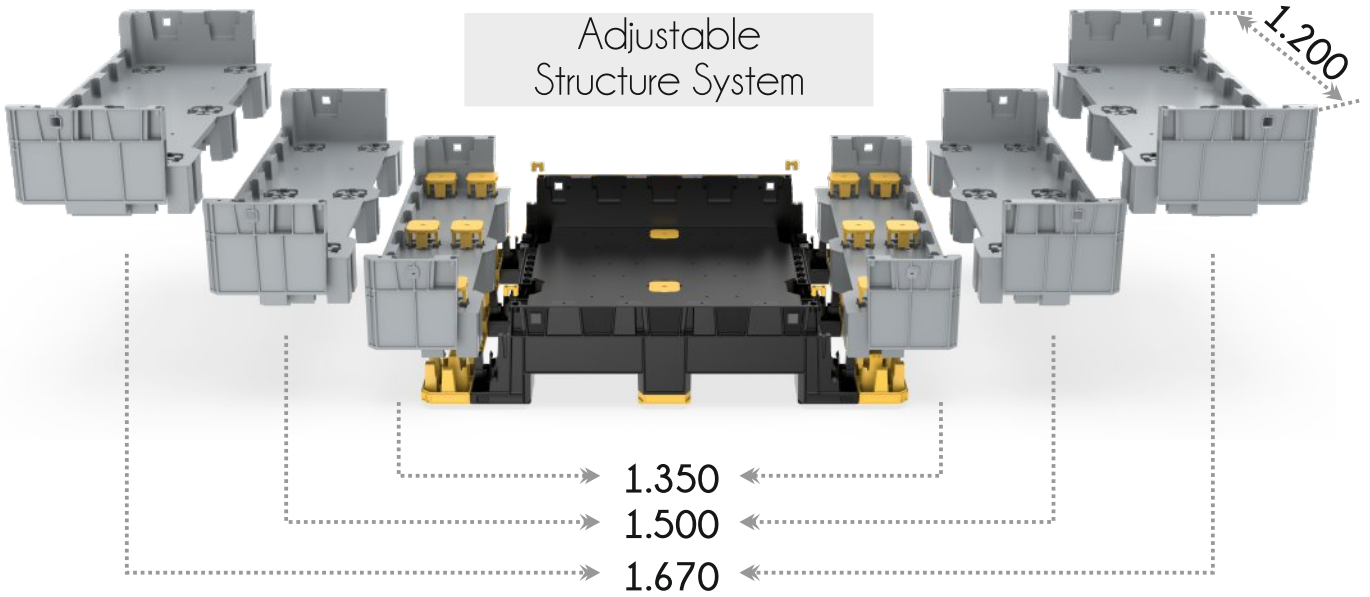

1210-600 ND

1.198x998x600(h) mm

1350-720C ND

1.348x1.198x720(h) mm

1500-860 AD

1.498x1.198x860(h) mm

1670-980 AD

1.668x1.198x980(h) mm

Adjustable Structure System

Adjustable With Wings

Collar System

Drop Door Options

Strap System

Active Lock System

180° Drop Door

Sidewall Clips

TL-1210

1.220x1.020x60(h) mm

TL-1350

1.216x1.370x58(h) mm

TL-1500

1.215x1.518x58(h) mm

TL-1670

1.216x1.690x58(h) mm