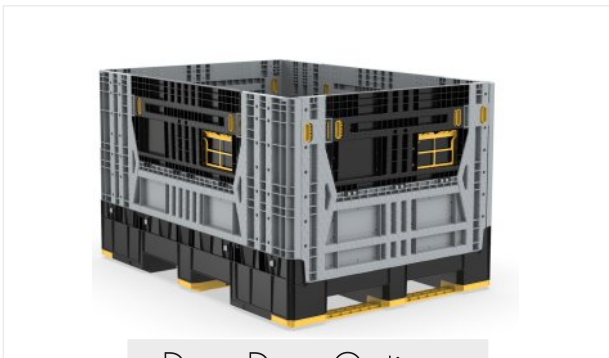

Adjustable Structure System

Adjustable With Wings

Collar System

Drop Door Options

Strap System

Active Lock System

180° Drop Door

Sidewall Clips