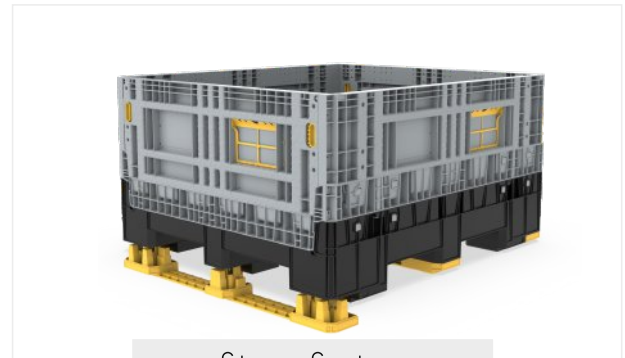

Adjustable Structure System

Adjustable With Wings

Collar System

Drop Door Options

Strap System

Active Lock System

180° Drop Door

Sidewall Clips

Product Code	External Dimensions	Weight	Additional Height	40HC	Mega Truck
TL- 1210 Thermoform Lid	1.020x1.220x60(h) mm	5,25 kg HDPE (±3)	+25 mm	800 pcs	1.040 pcs
TL- 1350 Thermoform Lid	1.216x1.370x58(h) mm	6,50 kg HDPE (±3)		360 pcs	760 pcs
TL- 1500 Thermoform Lid	1.215x1.518x58(h) mm	7,50 kg HDPE (±3)			640 pcs
TL- 1670 Thermoform Lid	1.216x1.690x58(h) mm	8,50 kg ABS (±3)			