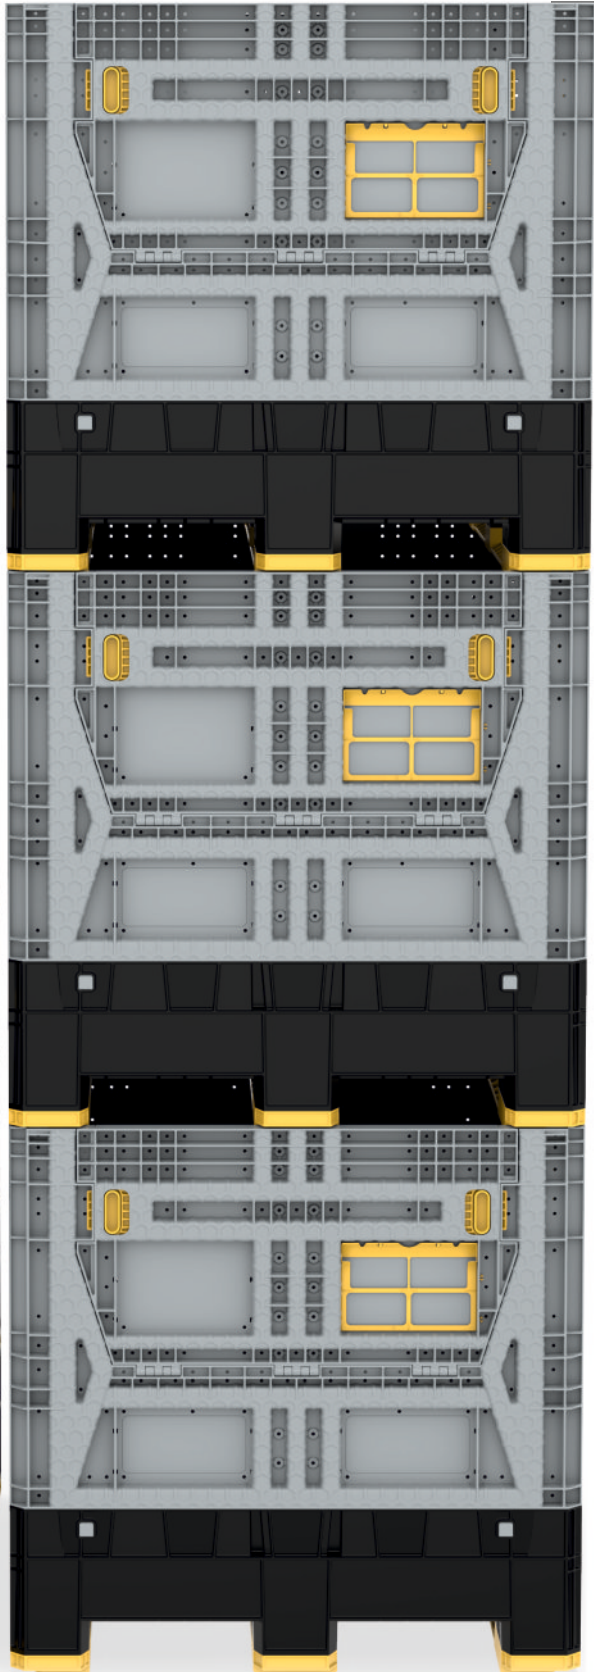

Up to 70% Space Saving

www.benoplast.com

10 pcs

3 pcs

2.90 m

export@benoplast.com