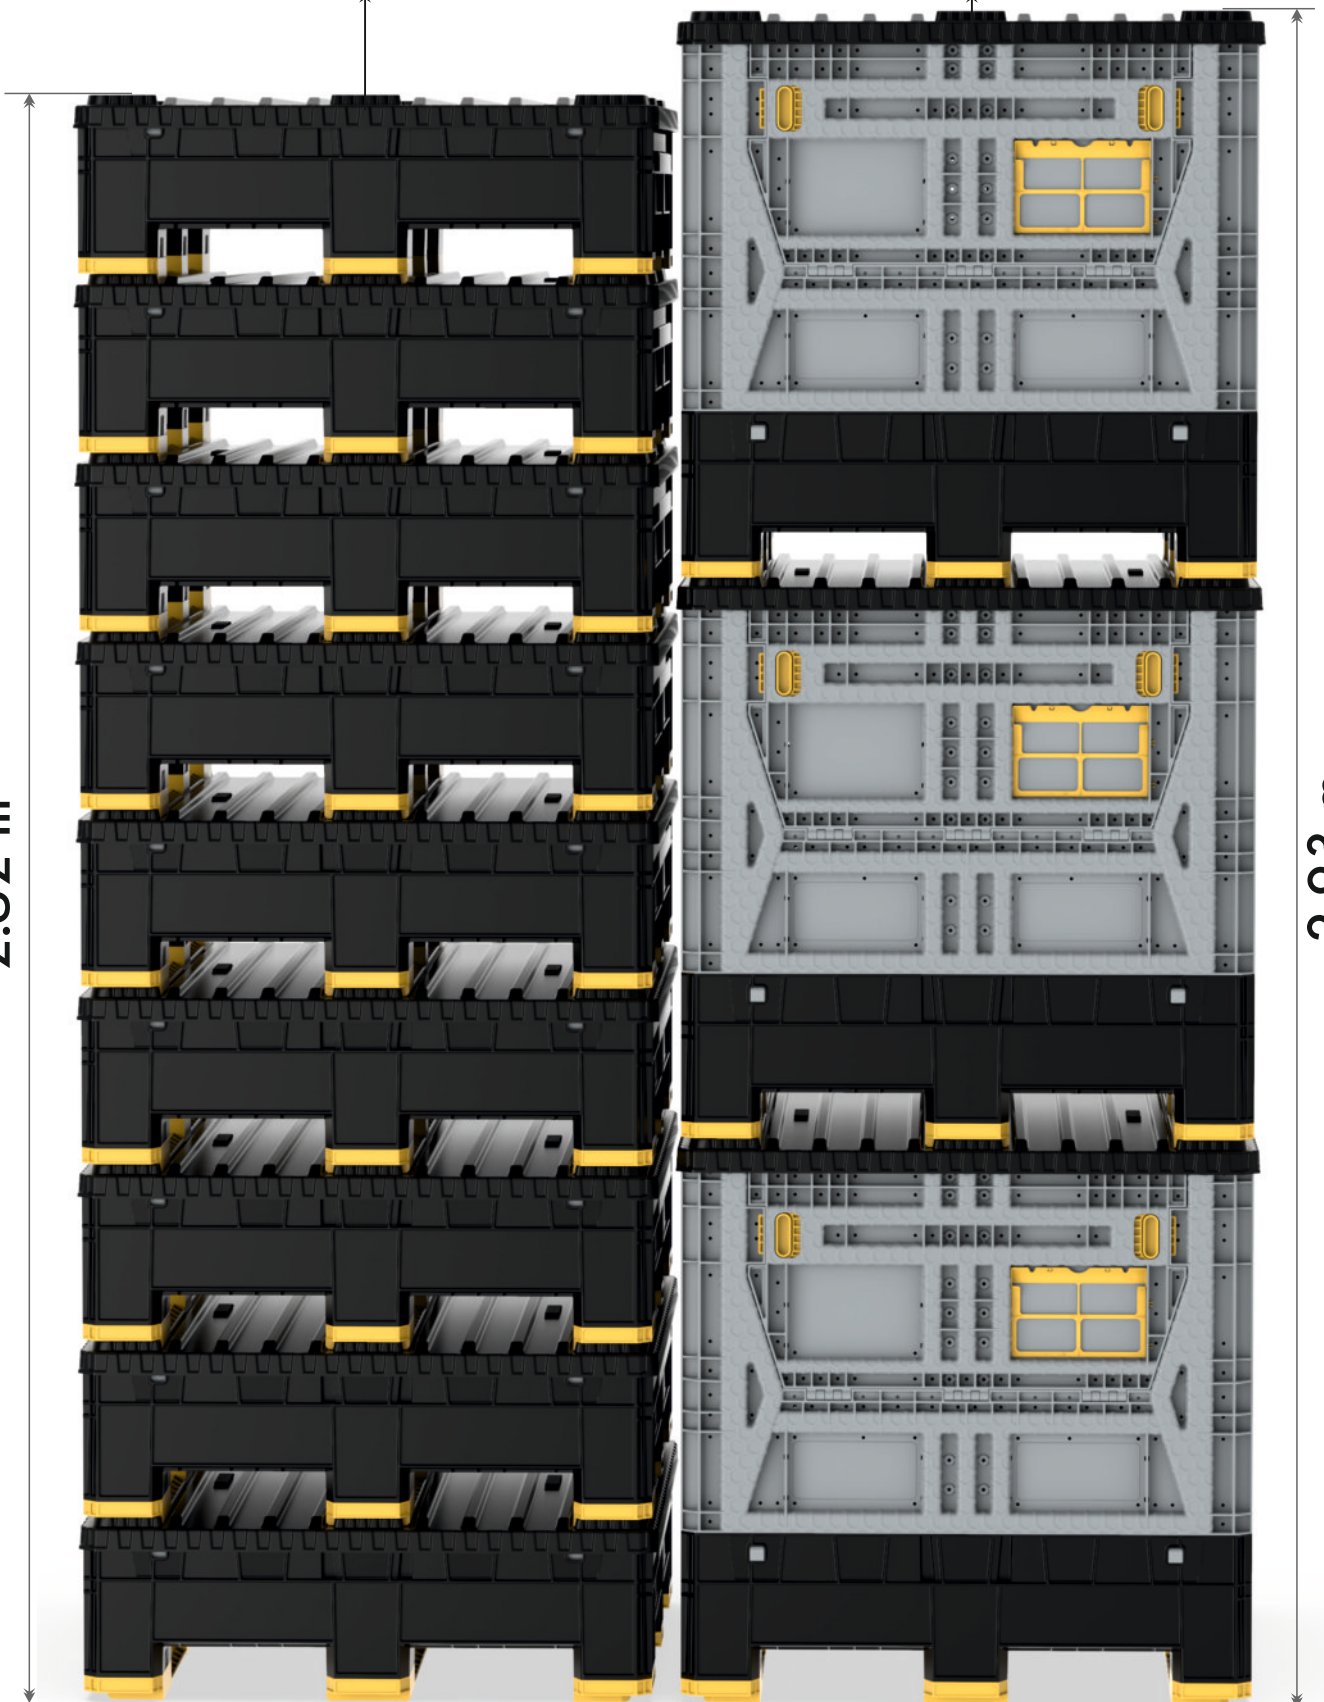

TL-1210

1.220x1.020x60(h) mm

TL-1350

1.216x1.370x58(h) mm

TL-1500

1.215x1.518x58(h) mm

TL-1670

1.216x1.690x58(h) mm

Handle

Lid Latch

Keep space saving thanks to the special lid design!

9 pcs

3 pcs

2.82 m

2.93 m

built to last...