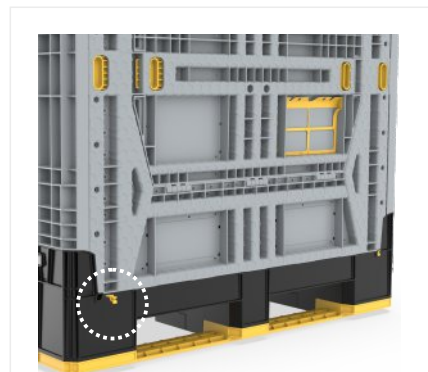

Adjustable Structure System

Adjustable With Wings

Collar System

Drop Door Options

Strap System

Active Lock System

180° Drop Door

Sidewall Clips

Product Code	External Dimensions	Weight	Additional Height	40HC	Mega Truck
TL- 1210 Thermoform Lid	1.020x1.220x60(h) mm	5,25 kg HDPE (±3)	+25 mm	800 pcs	1.040 pcs
TL- 1350 Thermoform Lid	1.216x1.370x58(h) mm	6,50 kg HDPE (±3)		360 pcs	760 pcs
TL- 1500 Thermoform Lid	1.215x1.518x58(h) mm	7,50 kg HDPE (±3)			640 pcs
TL- 1670 Thermoform Lid	1.216x1.690x58(h) mm	8,50 kg ABS (±3)			