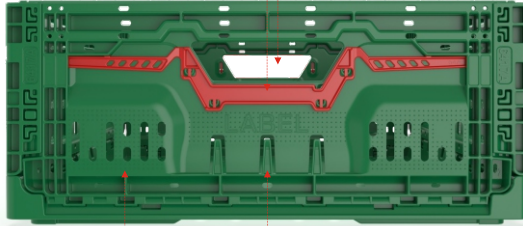

5.90/1

Structures that increase transport strength in stacked boxes

Designed for safe stacking in mixed use

Unique user-friendly design for easy folding!

- Patented locking system
- Ergonomic hand grips

- Unique and industrially designed exterior wall
- Kanban area suitable for different sized labels

Structures that increase transport strength instacked boxes

CODE area

RFID area

- Robotic automation points

Rippled sole structure that reduces flexing

Perforated base structure that provides ideal ventilation and prevents water accumulation