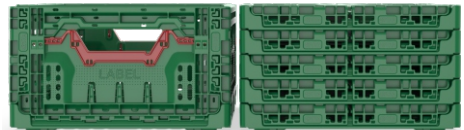

Active Lock Foldable Crates

PPC

100% Recyclable

Food Grade

Cost Reduction

built to last...

B-4314 A

External Dimensions	: 399x299x140 (h)mm
Internal Dimensions	: 370x272x131 (h)mm
Folded Height	: 38 (h)mm Stacking height: 33 (h)mm
Weight	: 870 gr PPC(±3)
Usable Volume	: 12,20 lt
Unit/Static Loading Capacities	: 15 kg - 180 kg
20 FT DC Loading	: 600x10 (100*120 pallet)= 6.000 Pieces
40 FT HC Loading	: 700x22 (100*120 pallet)= 15.400 Pieces
Truck Loading	: 700x26 (100*120 pallet)= 18.200 Pieces

4 / 1

B-4317 A

External Dimensions	: 399x299x170 (h)mm
Internal Dimensions	: 370x272x164 (h)mm
Folded Height	: 38 (h)mm Stacking height: 33 (h)mm
Weight	: 920 gr PPC(±3)
Usable Volume	: 17,20 lt
Unit/Static Loading Capacities	: 15 kg - 180 kg
20 FT DC Loading	: 600x10 (100*120 pallet)= 6.000 Pieces
40 FT HC Loading	: 700x22 (100*120 pallet)= 15.400 Pieces
Truck Loading	: 700x26 (100*120 pallet)= 18.200 Pieces

5 / 1

B-6412 A

External Dimensions	: 600x399x122 (h)mm
Internal Dimensions	: 570x368x114 (h)mm
Folded Height	: 39 (h)mm Stacking height: 33 (h)mm
Weight	: 1.400 gr PPC (±3%)
Usable Volume	: 24,00 lt
Unit/Static Loading Capacities	: 12 kg - 180 kg
20 FT DC Loading	: 300x10 (100 * 120 pallet)=3.000 Pieces
40 FT HC Loading	: 350x22 (100 * 120 pallet)=7.700 Pieces
Truck Loading	: 350x26 (100 * 120 pallet)=9.100 Pieces

3.64/1

External Dimensions	: 600x399x172 (h)mm
Internal Dimensions	: 570x368x164 (h)mm
Folded Height	: 39 (h)mm Stacking height: 33 (h)mm
Weight	: 1.625 gr PPC (±3%)
Usable Volume	: 34,00 lt
Unit/Static Loading Capacities	: 20 kg - 180 kg
20 FT DC Loading	: 300x10 (100 * 120 pallet)=3.000 Pieces
40 FT HC Loading	: 350x22 (100 * 120 pallet)=7.700 Pieces
Truck Loading	: 350x26 (100 * 120 pallet)=9.100 Pieces