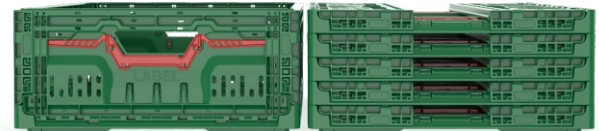

B-6412 A

External Dimensions	: 600x399x122 (h)mm
Internal Dimensions	: 570x368x114 (h)mm
Folded Height	: 39 (h)mm Stacking height: 33 (h)mm
Weight	: 1.400 gr PPC (±3%)
Usable Volume	: 24,00 lt
Unit/Static Loading Capacities	: 12 kg - 180 kg
20 FT DC Loading	: 300x10 (100 * 120 pallet)=3.000 Pieces
40 FT HC Loading	: 350x22 (100 * 120 pallet)=7.700 Pieces
Truck Loading	: 350x26 (100 * 120 pallet)=9.100 Pieces

3.64/1

External Dimensions	: 600x399x172 (h)mm
Internal Dimensions	: 570x368x164 (h)mm
Folded Height	: 39 (h)mm Stacking height: 33 (h)mm
Weight	: 1.625 gr PPC (±3%)
Usable Volume	: 34,00 lt
Unit/Static Loading Capacities	: 20 kg - 180 kg
20 FT DC Loading	: 300x10 (100 * 120 pallet)=3.000 Pieces
40 FT HC Loading	: 350x22 (100 * 120 pallet)=7.700 Pieces
Truck Loading	: 350x26 (100 * 120 pallet)=9.100 Pieces

5/1

External Dimensions	: 600x399x202 (h)mm
Internal Dimensions	: 570x368x194 (h)mm
Folded Height	: 39 (h)mm Stacking height: 33 (h)mm
Weight	: 1.740 gr PPC (±3%)
Usable Volume	: 42,80 lt
Unit/Static Loading Capacities	: 20 kg - 180 kg
20 FT DC Loading	: 300x10 (100 * 120 pallet)=3.000 Pieces
40 FT HC Loading	: 350x22 (100 * 120 pallet)=7.700 Pieces
Truck Loading	: 350x26 (100 * 120 pallet)=9.100 Pieces

B-6420 A

6/1