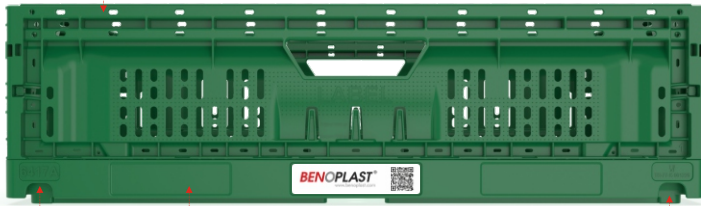

5.90/1

Structures that increase transport strength in stacked boxes

Designed for safe stacking in mixed use

Unique user-friendly design for easy folding!

- Patented locking system
- Ergonomic hand grips

- Unique and industrially designed exterior wall
- Kanban area suitable for different sized labels

Structures that increase transport strength instacked boxes

CODE area

RFID area

- Robotic automation points

Rippled sole structure that reduces flexing

Perforated base structure that provides ideal ventilation and prevents water accumulation