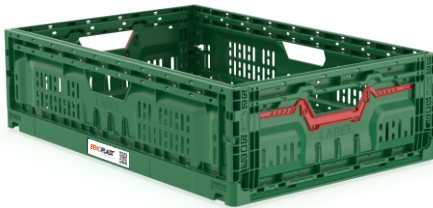

Active Lock Foldable Crates

PPC

100% Recyclable

Food Grade

Cost Reduction

built to last...

B-4314 A

External Dimensions	: 399x299x140 (h)mm
Internal Dimensions	: 370x272x131 (h)mm
Folded Height	: 38 (h)mm Stacking height: 33 (h)mm
Weight	: 870 gr PPC(±3)
Usable Volume	: 12,20 lt
Unit/Static Loading Capacities	: 15 kg - 180 kg
20 FT DC Loading	: 600x10 (100*120 pallet)= 6.000 Pieces
40 FT HC Loading	: 700x22 (100*120 pallet)= 15.400 Pieces
Truck Loading	: 700x26 (100*120 pallet)= 18.200 Pieces

4 / 1

B-4317 A

External Dimensions	: 399x299x170 (h)mm
Internal Dimensions	: 370x272x164 (h)mm
Folded Height	: 38 (h)mm Stacking height: 33 (h)mm
Weight	: 920 gr PPC(±3)
Usable Volume	: 17,20 lt
Unit/Static Loading Capacities	: 15 kg - 180 kg
20 FT DC Loading	: 600x10 (100*120 pallet)= 6.000 Pieces
40 FT HC Loading	: 700x22 (100*120 pallet)= 15.400 Pieces
Truck Loading	: 700x26 (100*120 pallet)= 18.200 Pieces

5 / 1

B-6412 A

External Dimensions	: 600x399x122 (h)mm
Internal Dimensions	: 570x368x114 (h)mm
Folded Height	: 39 (h)mm Stacking height: 33 (h)mm
Weight	: 1.400 gr PPC (±3%)
Usable Volume	: 24,00 lt
Unit/Static Loading Capacities	: 12 kg - 180 kg
20 FT DC Loading	: 300x10 (100 * 120 pallet)=3.000 Pieces
40 FT HC Loading	: 350x22 (100 * 120 pallet)=7.700 Pieces
Truck Loading	: 350x26 (100 * 120 pallet)=9.100 Pieces

3.64/1

External Dimensions	: 600x399x172 (h)mm
Internal Dimensions	: 570x368x164 (h)mm
Folded Height	: 39 (h)mm Stacking height: 33 (h)mm
Weight	: 1.625 gr PPC (±3%)
Usable Volume	: 34,00 lt
Unit/Static Loading Capacities	: 20 kg - 180 kg
20 FT DC Loading	: 300x10 (100 * 120 pallet)=3.000 Pieces
40 FT HC Loading	: 350x22 (100 * 120 pallet)=7.700 Pieces
Truck Loading	: 350x26 (100 * 120 pallet)=9.100 Pieces