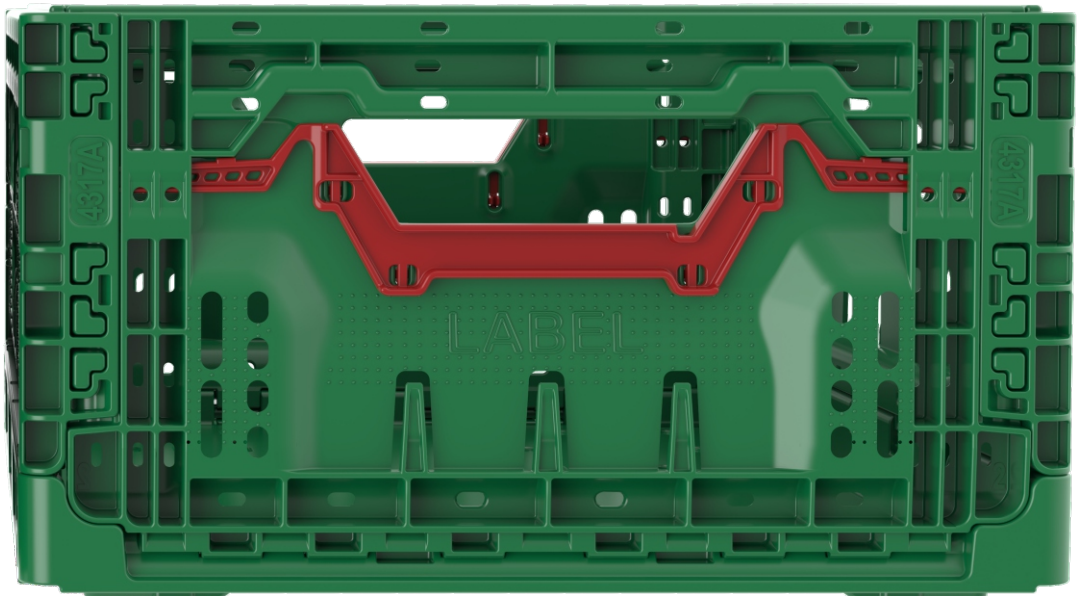

Active Lock Foldable Crates

PPC

100% Recyclable

Food Grade

Cost Reduction

built to last...

B-4314 A

External Dimensions	: 399x299x140 (h)mm
Internal Dimensions	: 370x272x131 (h)mm
Folded Height	: 38 (h)mm Stacking height: 33 (h)mm
Weight	: 870 gr PPC(±3)
Usable Volume	: 12,20 lt
Unit/Static Loading Capacities	: 15 kg - 180 kg
20 FT DC Loading	: 600x10 (100*120 pallet)= 6.000 Pieces
40 FT HC Loading	: 700x22 (100*120 pallet)= 15.400 Pieces
Truck Loading	: 700x26 (100*120 pallet)= 18.200 Pieces

4 / 1

B-4317 A

External Dimensions	: 399x299x170 (h)mm
Internal Dimensions	: 370x272x164 (h)mm
Folded Height	: 38 (h)mm Stacking height: 33 (h)mm
Weight	: 920 gr PPC(±3)
Usable Volume	: 17,20 lt
Unit/Static Loading Capacities	: 15 kg - 180 kg
20 FT DC Loading	: 600x10 (100*120 pallet)= 6.000 Pieces
40 FT HC Loading	: 700x22 (100*120 pallet)= 15.400 Pieces
Truck Loading	: 700x26 (100*120 pallet)= 18.200 Pieces

5 / 1

B-6412 A

External Dimensions	: 600x399x122 (h)mm
Internal Dimensions	: 570x368x114 (h)mm
Folded Height	: 39 (h)mm Stacking height: 33 (h)mm
Weight	: 1.400 gr PPC (±3%)
Usable Volume	: 24,00 lt
Unit/Static Loading Capacities	: 12 kg - 180 kg
20 FT DC Loading	: 300x10 (100 * 120 pallet)=3.000 Pieces
40 FT HC Loading	: 350x22 (100 * 120 pallet)=7.700 Pieces
Truck Loading	: 350x26 (100 * 120 pallet)=9.100 Pieces

3.64/1

External Dimensions	: 600x399x172 (h)mm
Internal Dimensions	: 570x368x164 (h)mm
Folded Height	: 39 (h)mm Stacking height: 33 (h)mm
Weight	: 1.625 gr PPC (±3%)
Usable Volume	: 34,00 lt
Unit/Static Loading Capacities	: 20 kg - 180 kg
20 FT DC Loading	: 300x10 (100 * 120 pallet)=3.000 Pieces
40 FT HC Loading	: 350x22 (100 * 120 pallet)=7.700 Pieces
Truck Loading	: 350x26 (100 * 120 pallet)=9.100 Pieces