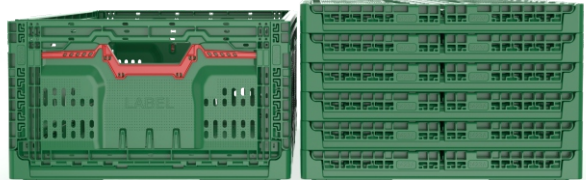

B-6422 A

External Dimensions	: 600x399x222 (h)mm
Internal Dimensions	: 570x368x213 (h)mm
Folded Height	: 39 (h)mm Stacking height: 33 (h)mm
Weight	: 1,845 gr PPC(±#3)
Usable Volume	: 47,00 lt
Unit/Static Loading Capacities	: 20 kg - 180 kg
20 FT DC Loading	: 300x10 (100 * 120 pallet)= 3.000 Pieces
40 FT HC Loading	: 350x22 (100 * 120 pallet)= 7.700 Pieces
Truck Loading	: 350x26 (100 * 120 pallet)= 9.100 Pieces

6/1

External Dimensions	: 600x399x230 (h)mm
Internal Dimensions	: 570x368x222 (h)mm
Folded Height	: 41 (h)mm Stacking height: 47 (h)mm
Weight	: 1,900 gr PPC(±#3)
Usable Volume	: 48,70 lt
Unit/Static Loading Capacities	: 25 kg - 225 kg
20 FT DC Loading	: 250x10 (100 * 120 pallet)= 2.500 Pieces
40 FT HC Loading	: 275x22 (100 * 120 pallet)= 6.050 Pieces
Truck Loading	: 275x26 (100 * 120 pallet)= 7.150 Pieces

5.90/1

Structures that increase transport strength in stacked boxes

Designed for safe stacking in mixed use